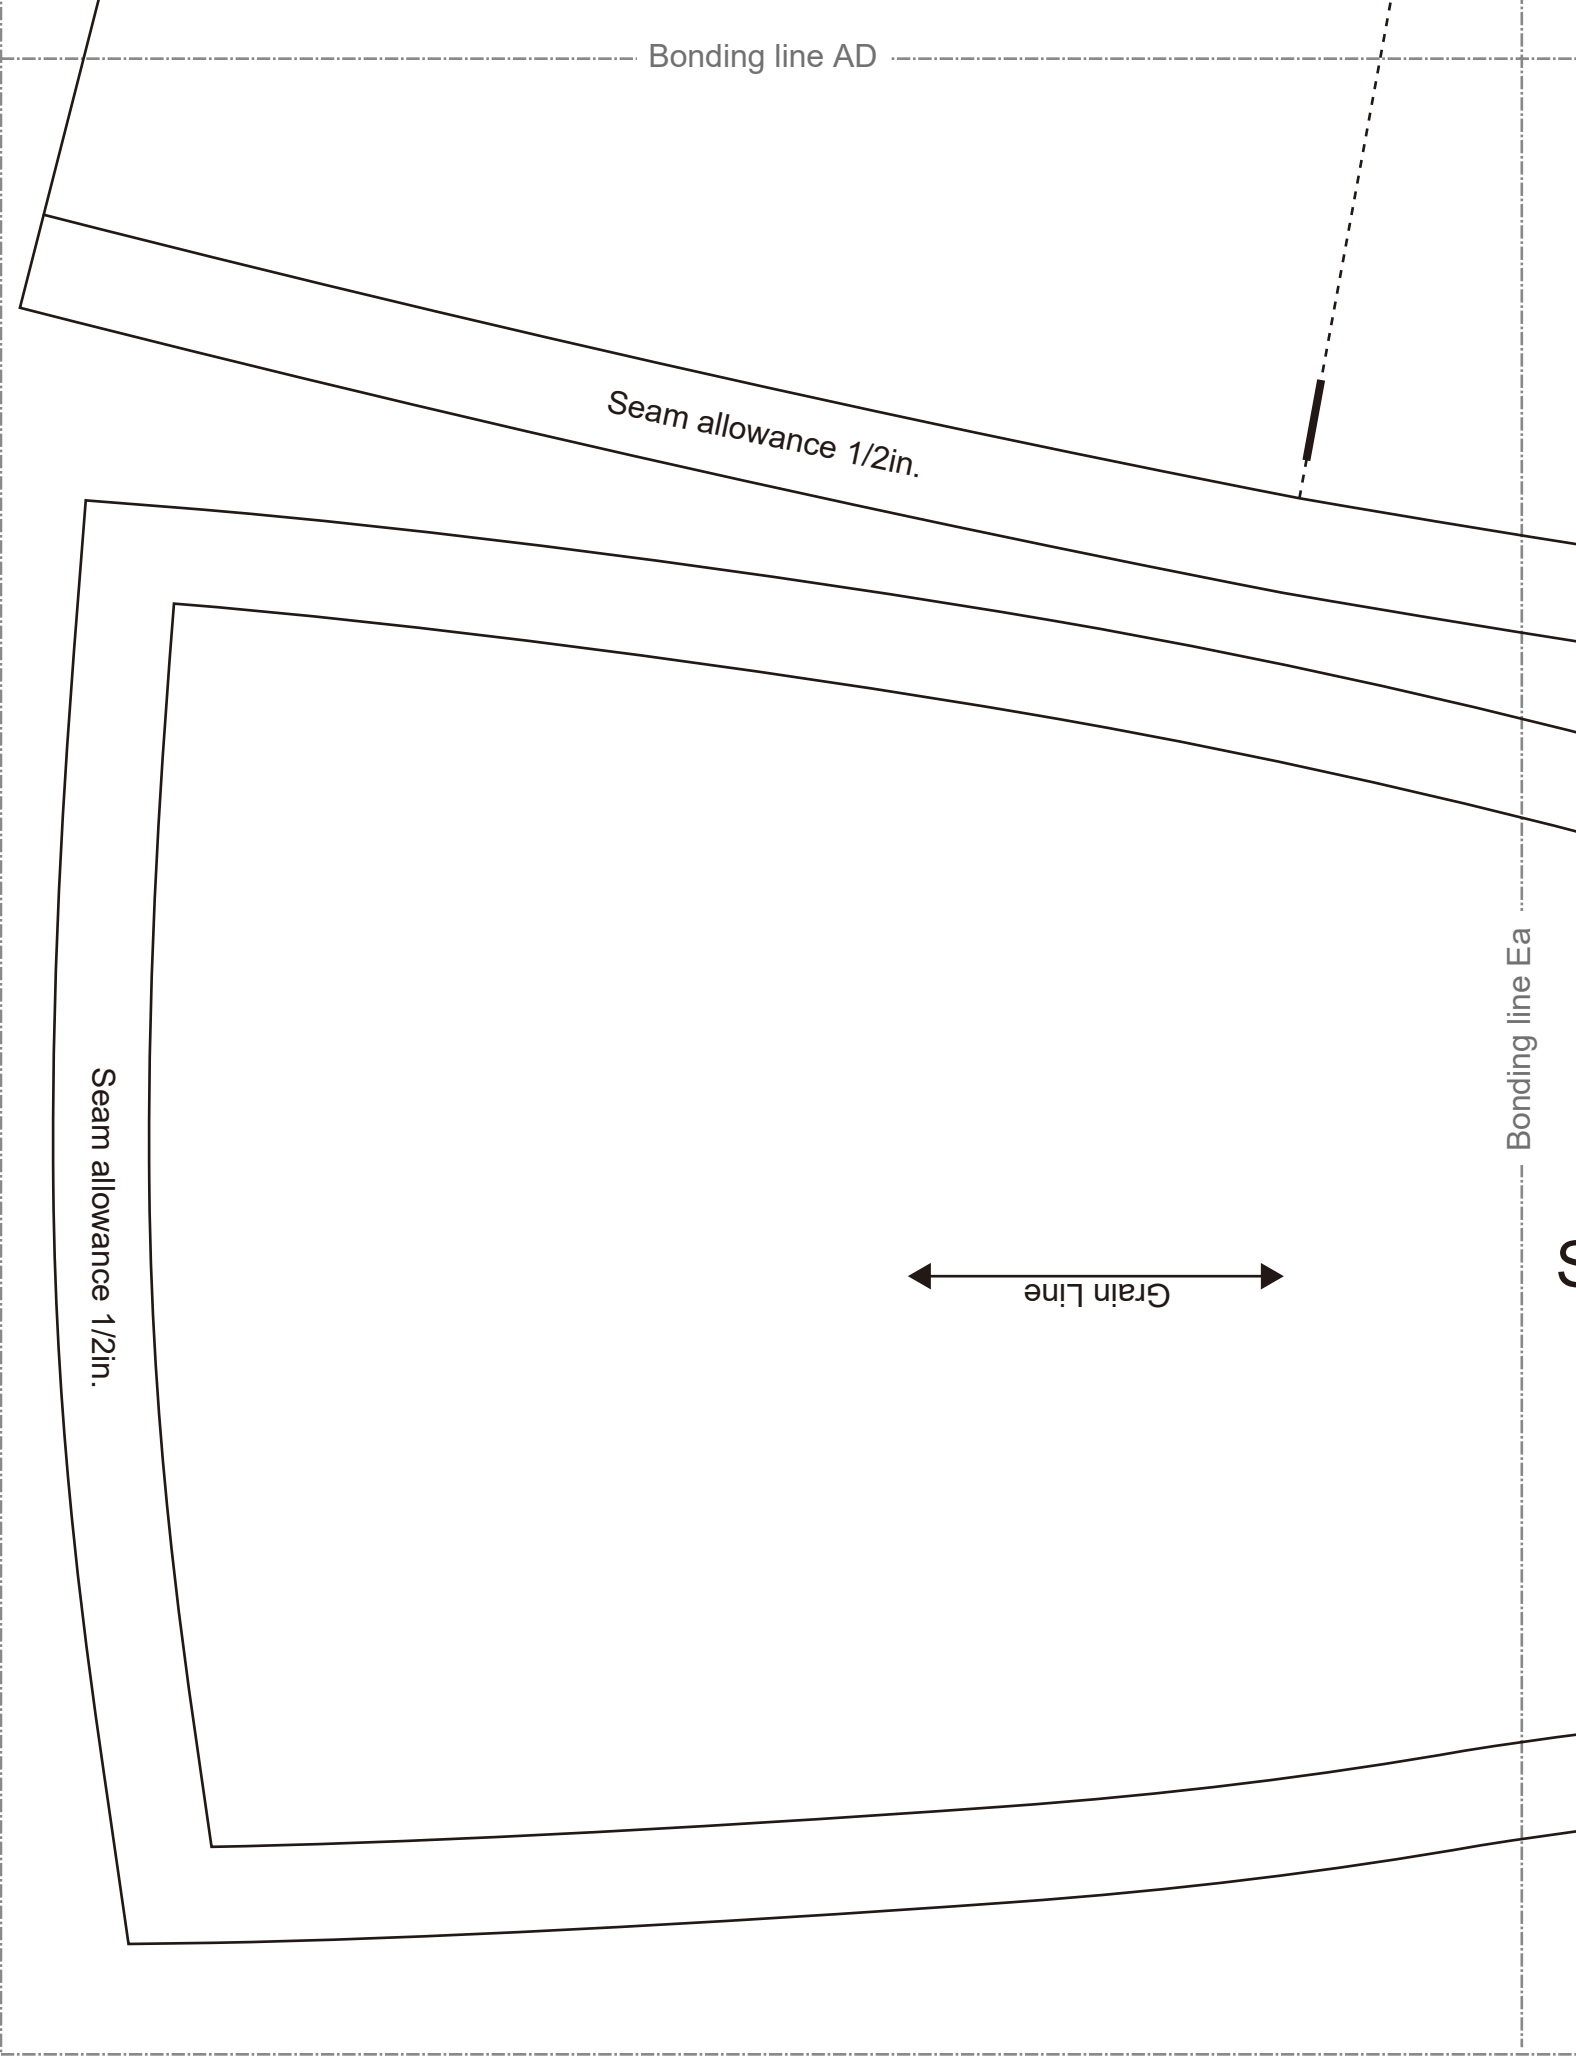

Bonding line AD

Seam allowance 1/2in.

Seam allowance 1/2in.

Bonding line Ea

Grain Line