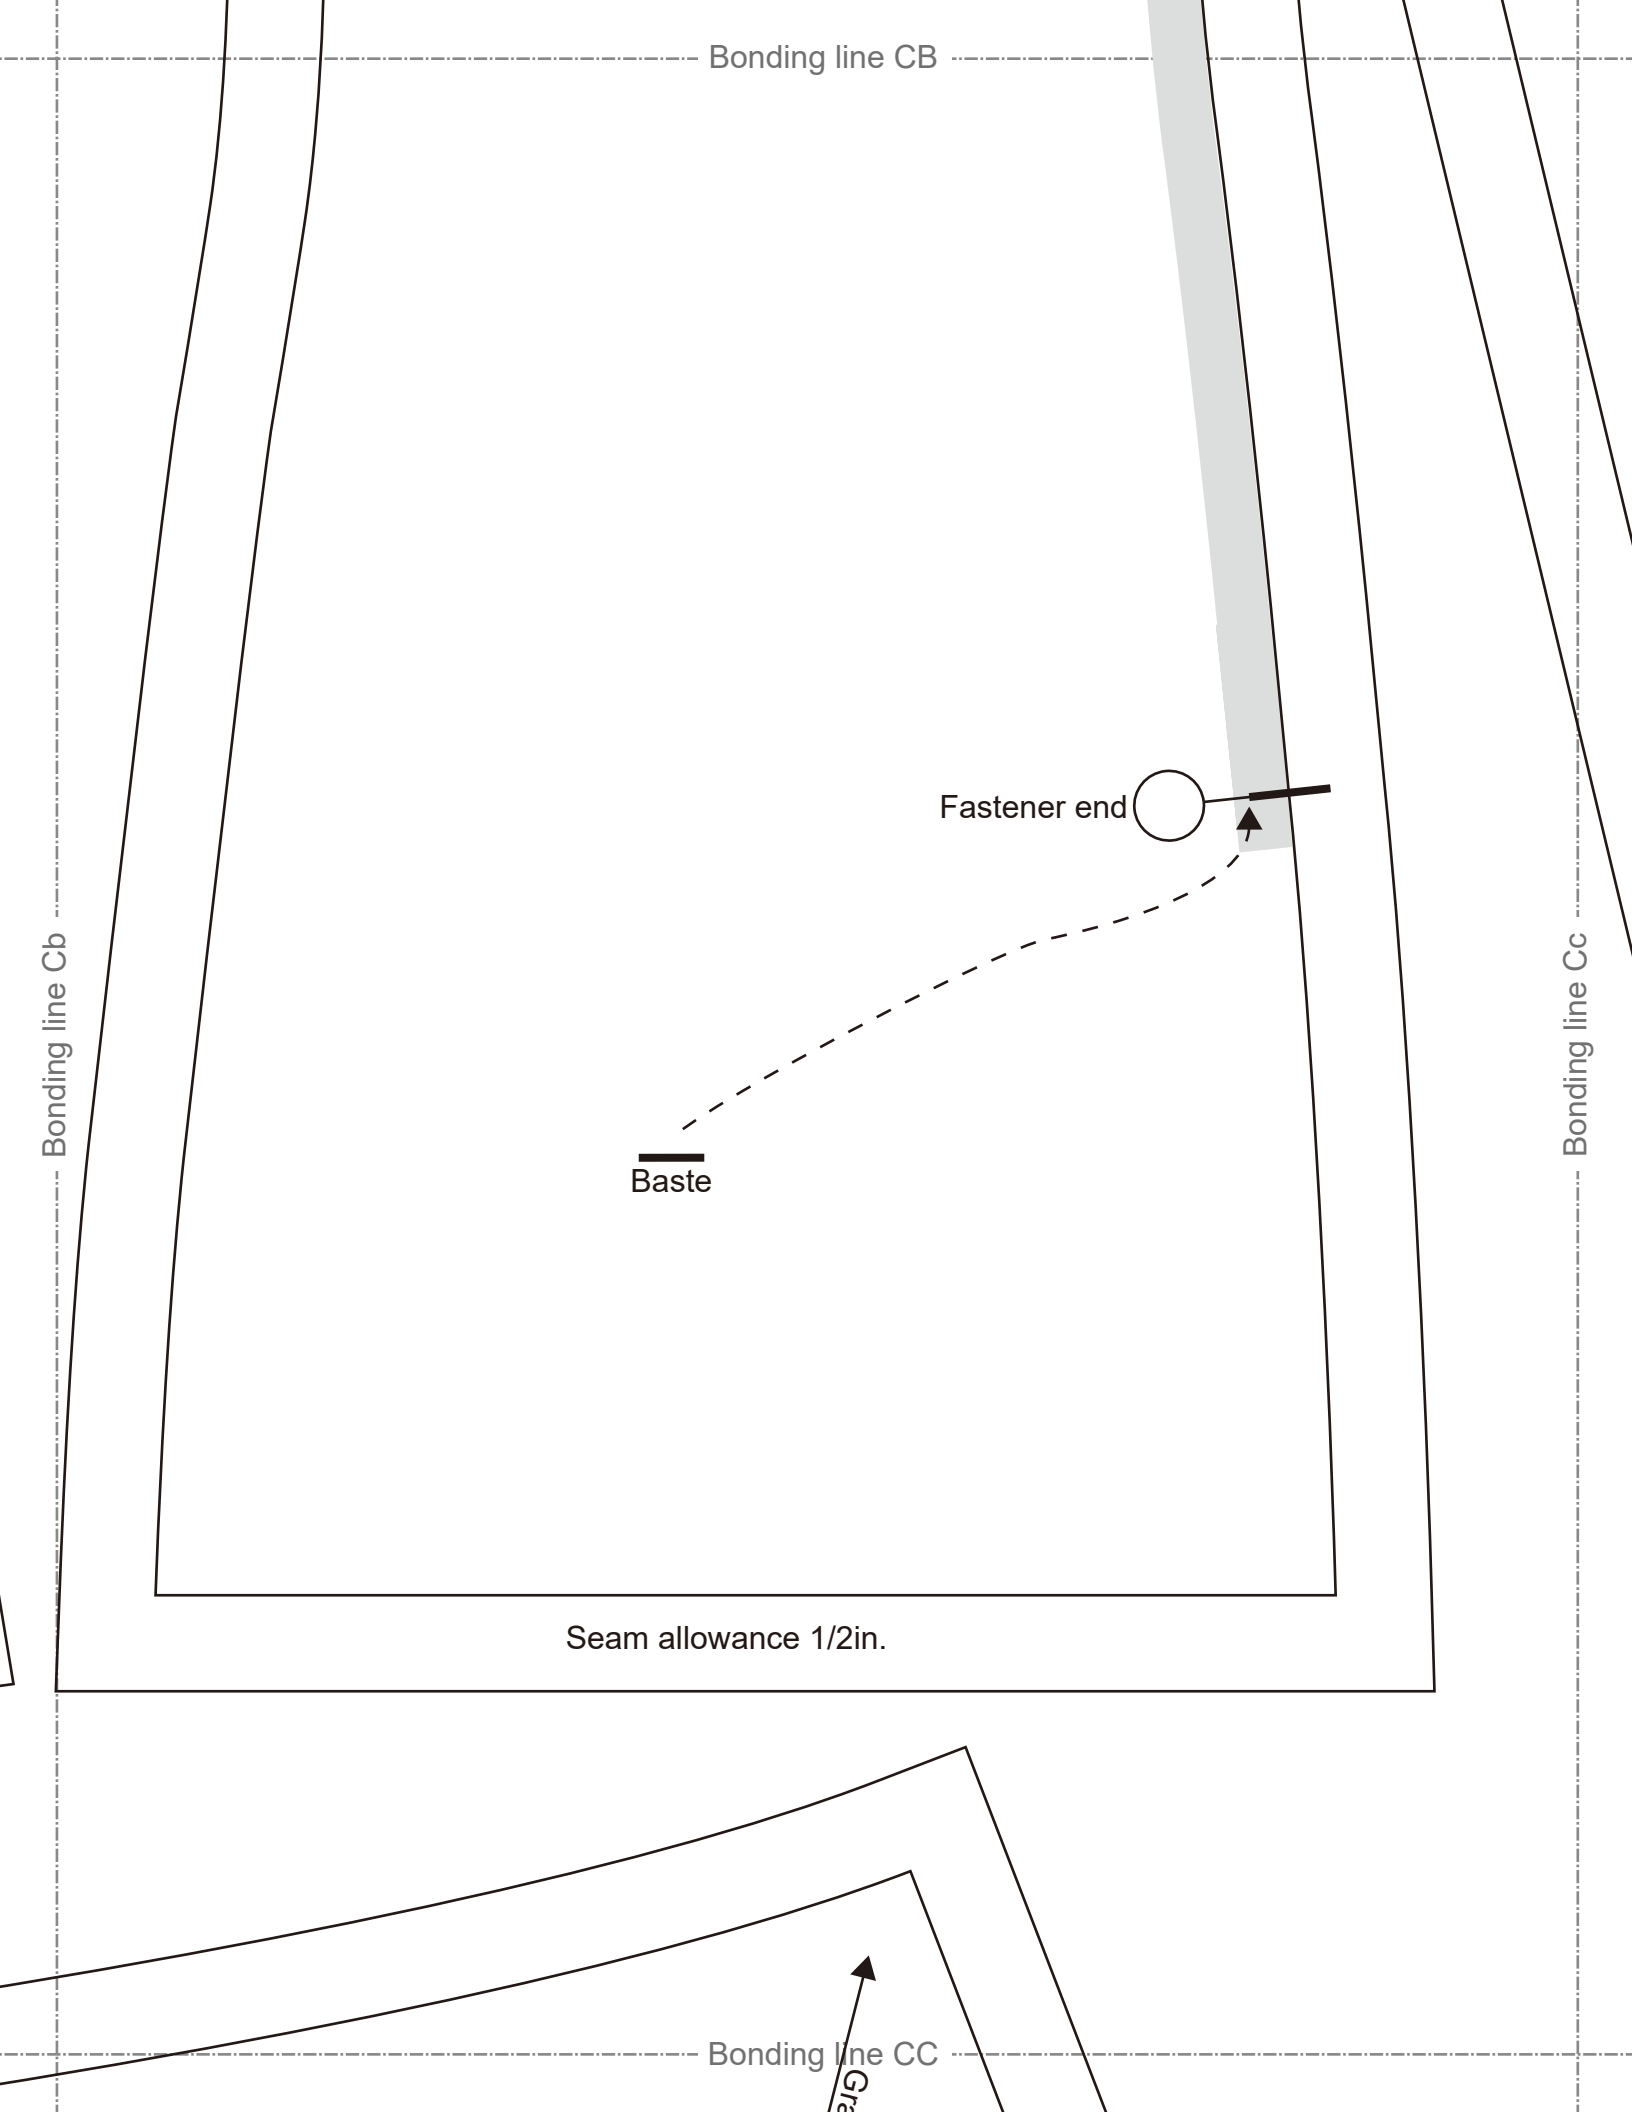

Bonding line Cc

Fastener end

Baste

Seam allowance 1/2in.

Bonding line CC

Gr

Bonding line CC

Grain Line