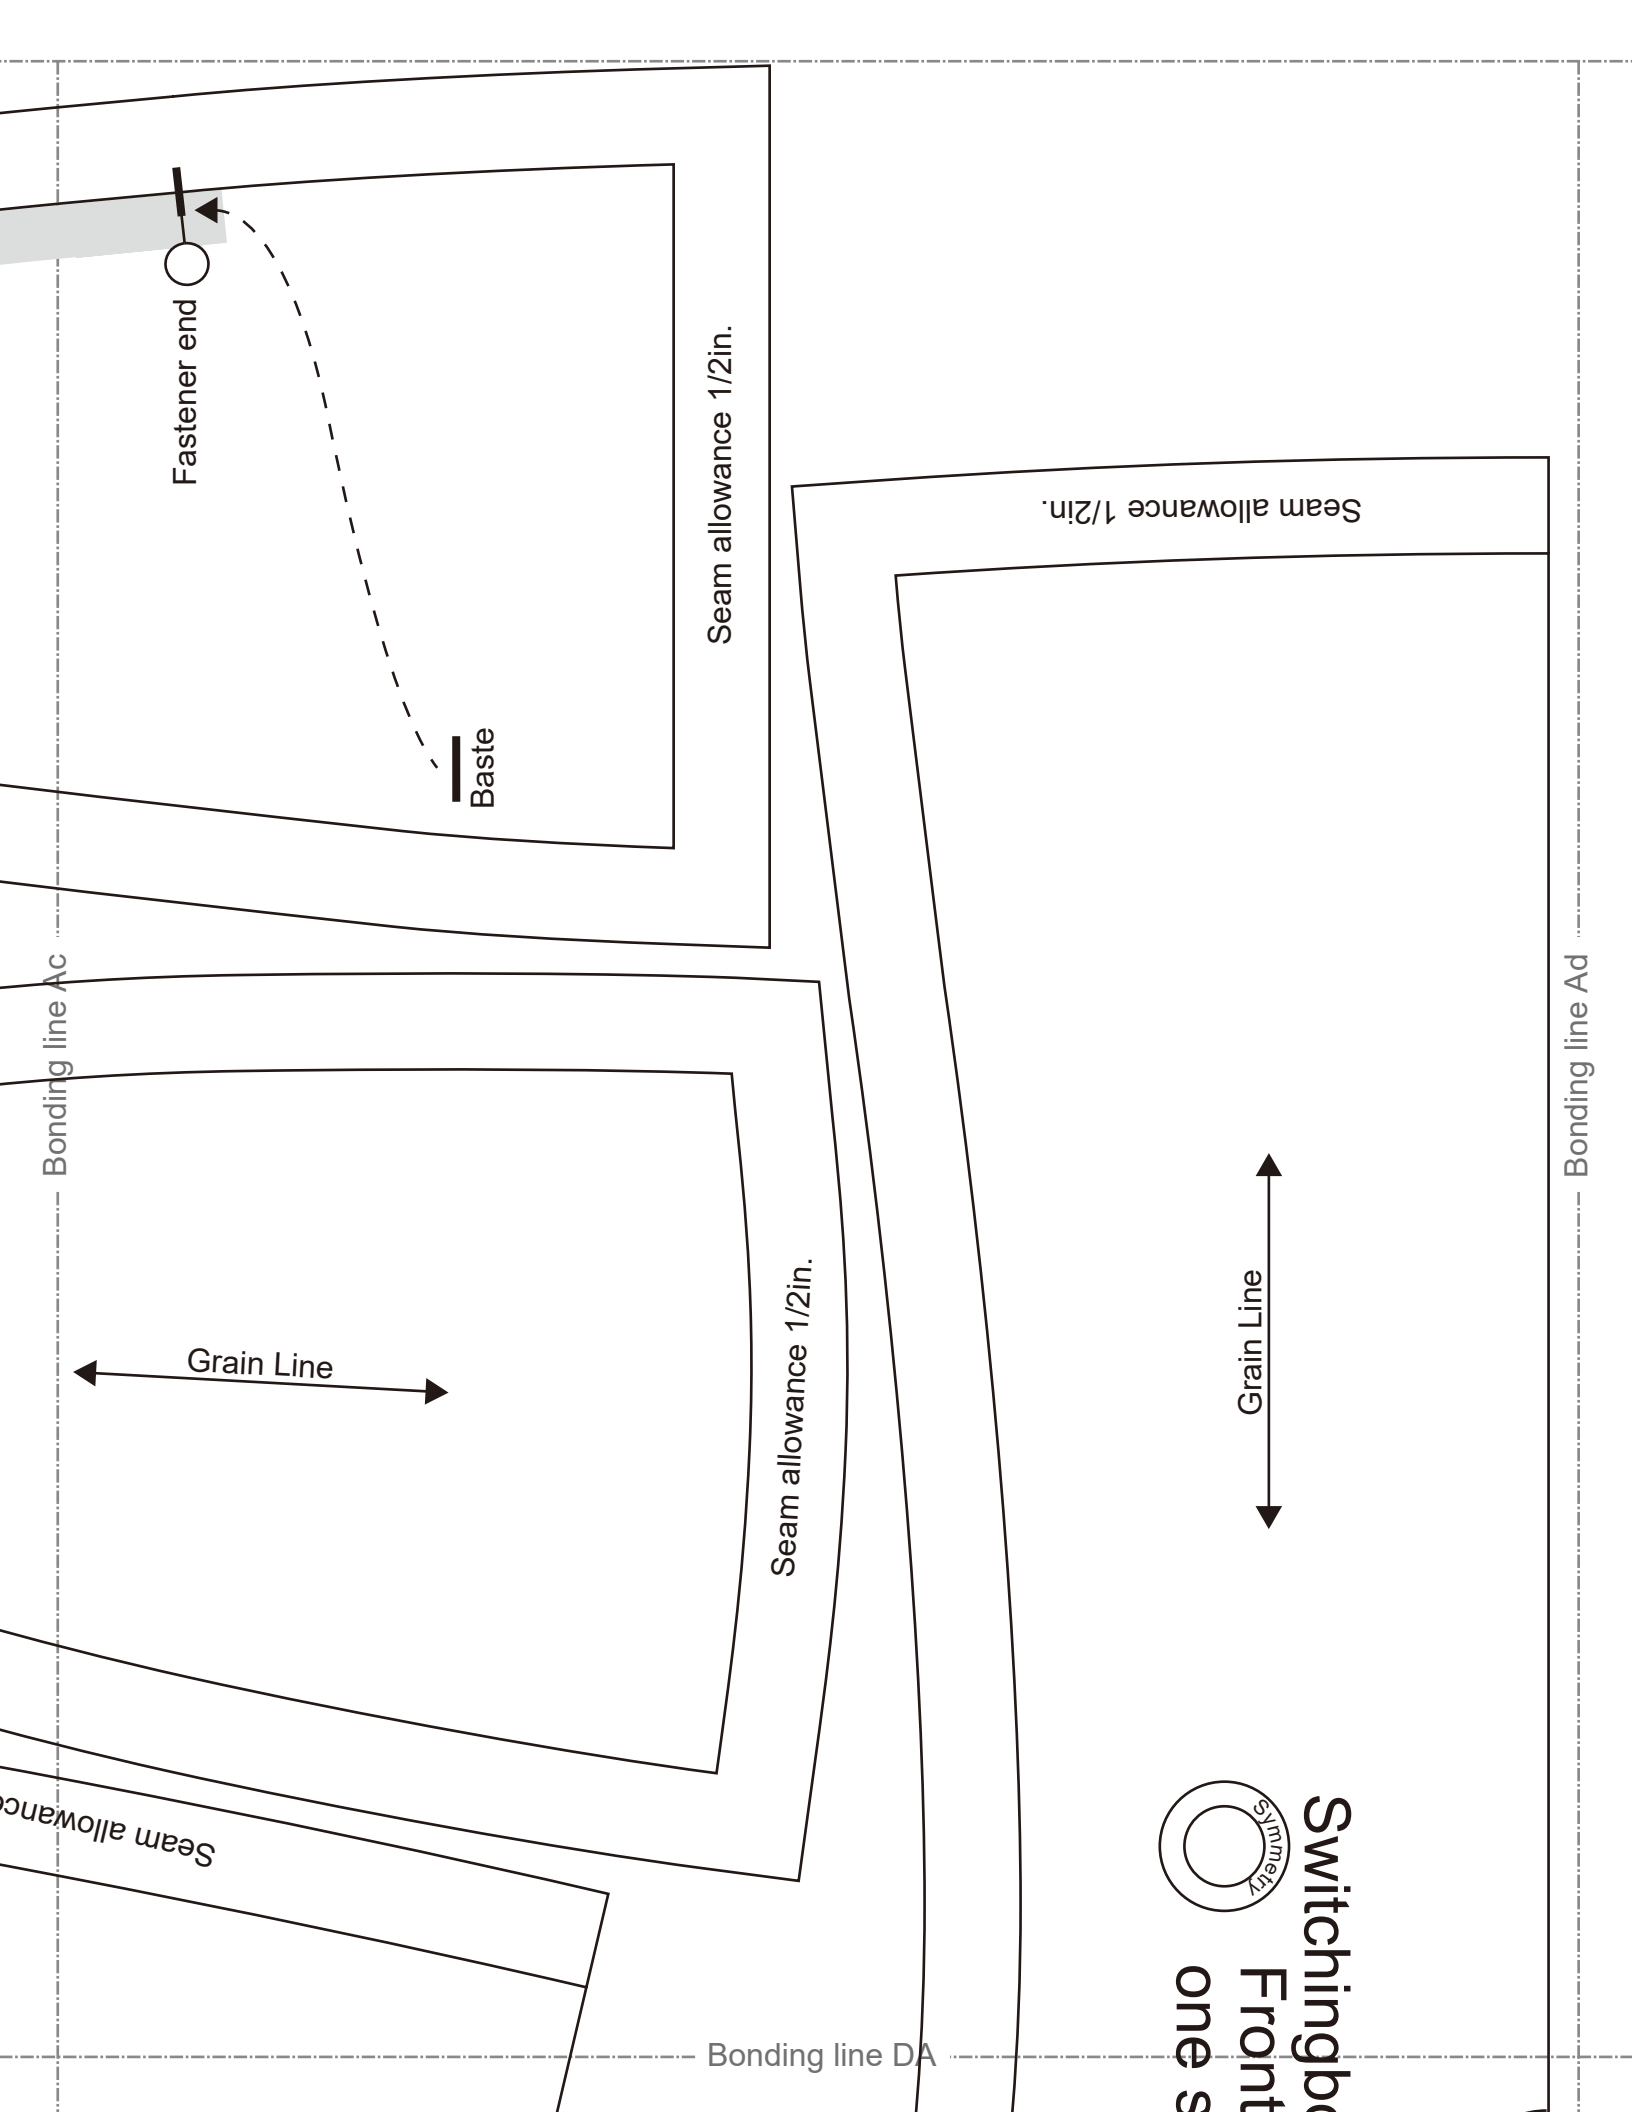

Switchingbox onepiece
Back Facing
Fusible interlining
two sheets

Seam allowance 1/2in.

Grain Line

Bonding line Aa

Grain Line

DRCOS

SITE <https://dr-cos.info/en/> | <https://dr-cos.com/jp/>
MAIL info@dr-cos.com
Twitter <https://twitter.com/dr-cos>
Pinterest <https://www.pinterest.jp/dr-cos/info>

Pleat Line

Pleat Line

Pleat Line

Switchingbox onepiece
Front Body / ov.

Bonding line BC

Seam allowance 1/2in.

Switchingbox onepiece
Front Facing
Fusible interlining
one sheets

Grain Line

Bonding line CB

Fastener end

Baste

Seam allowance 1/2in.

Seam allowance 1/2in.

Bonding line Ac

Grain Line

Seam allowance 1/2in.

Grain Line

Bonding line Ad

Bonding line DA

Seam allowance

Switchingba
Front
one s

Front Body Lower part
one sheets

Bonding line BC

Bonding line DA