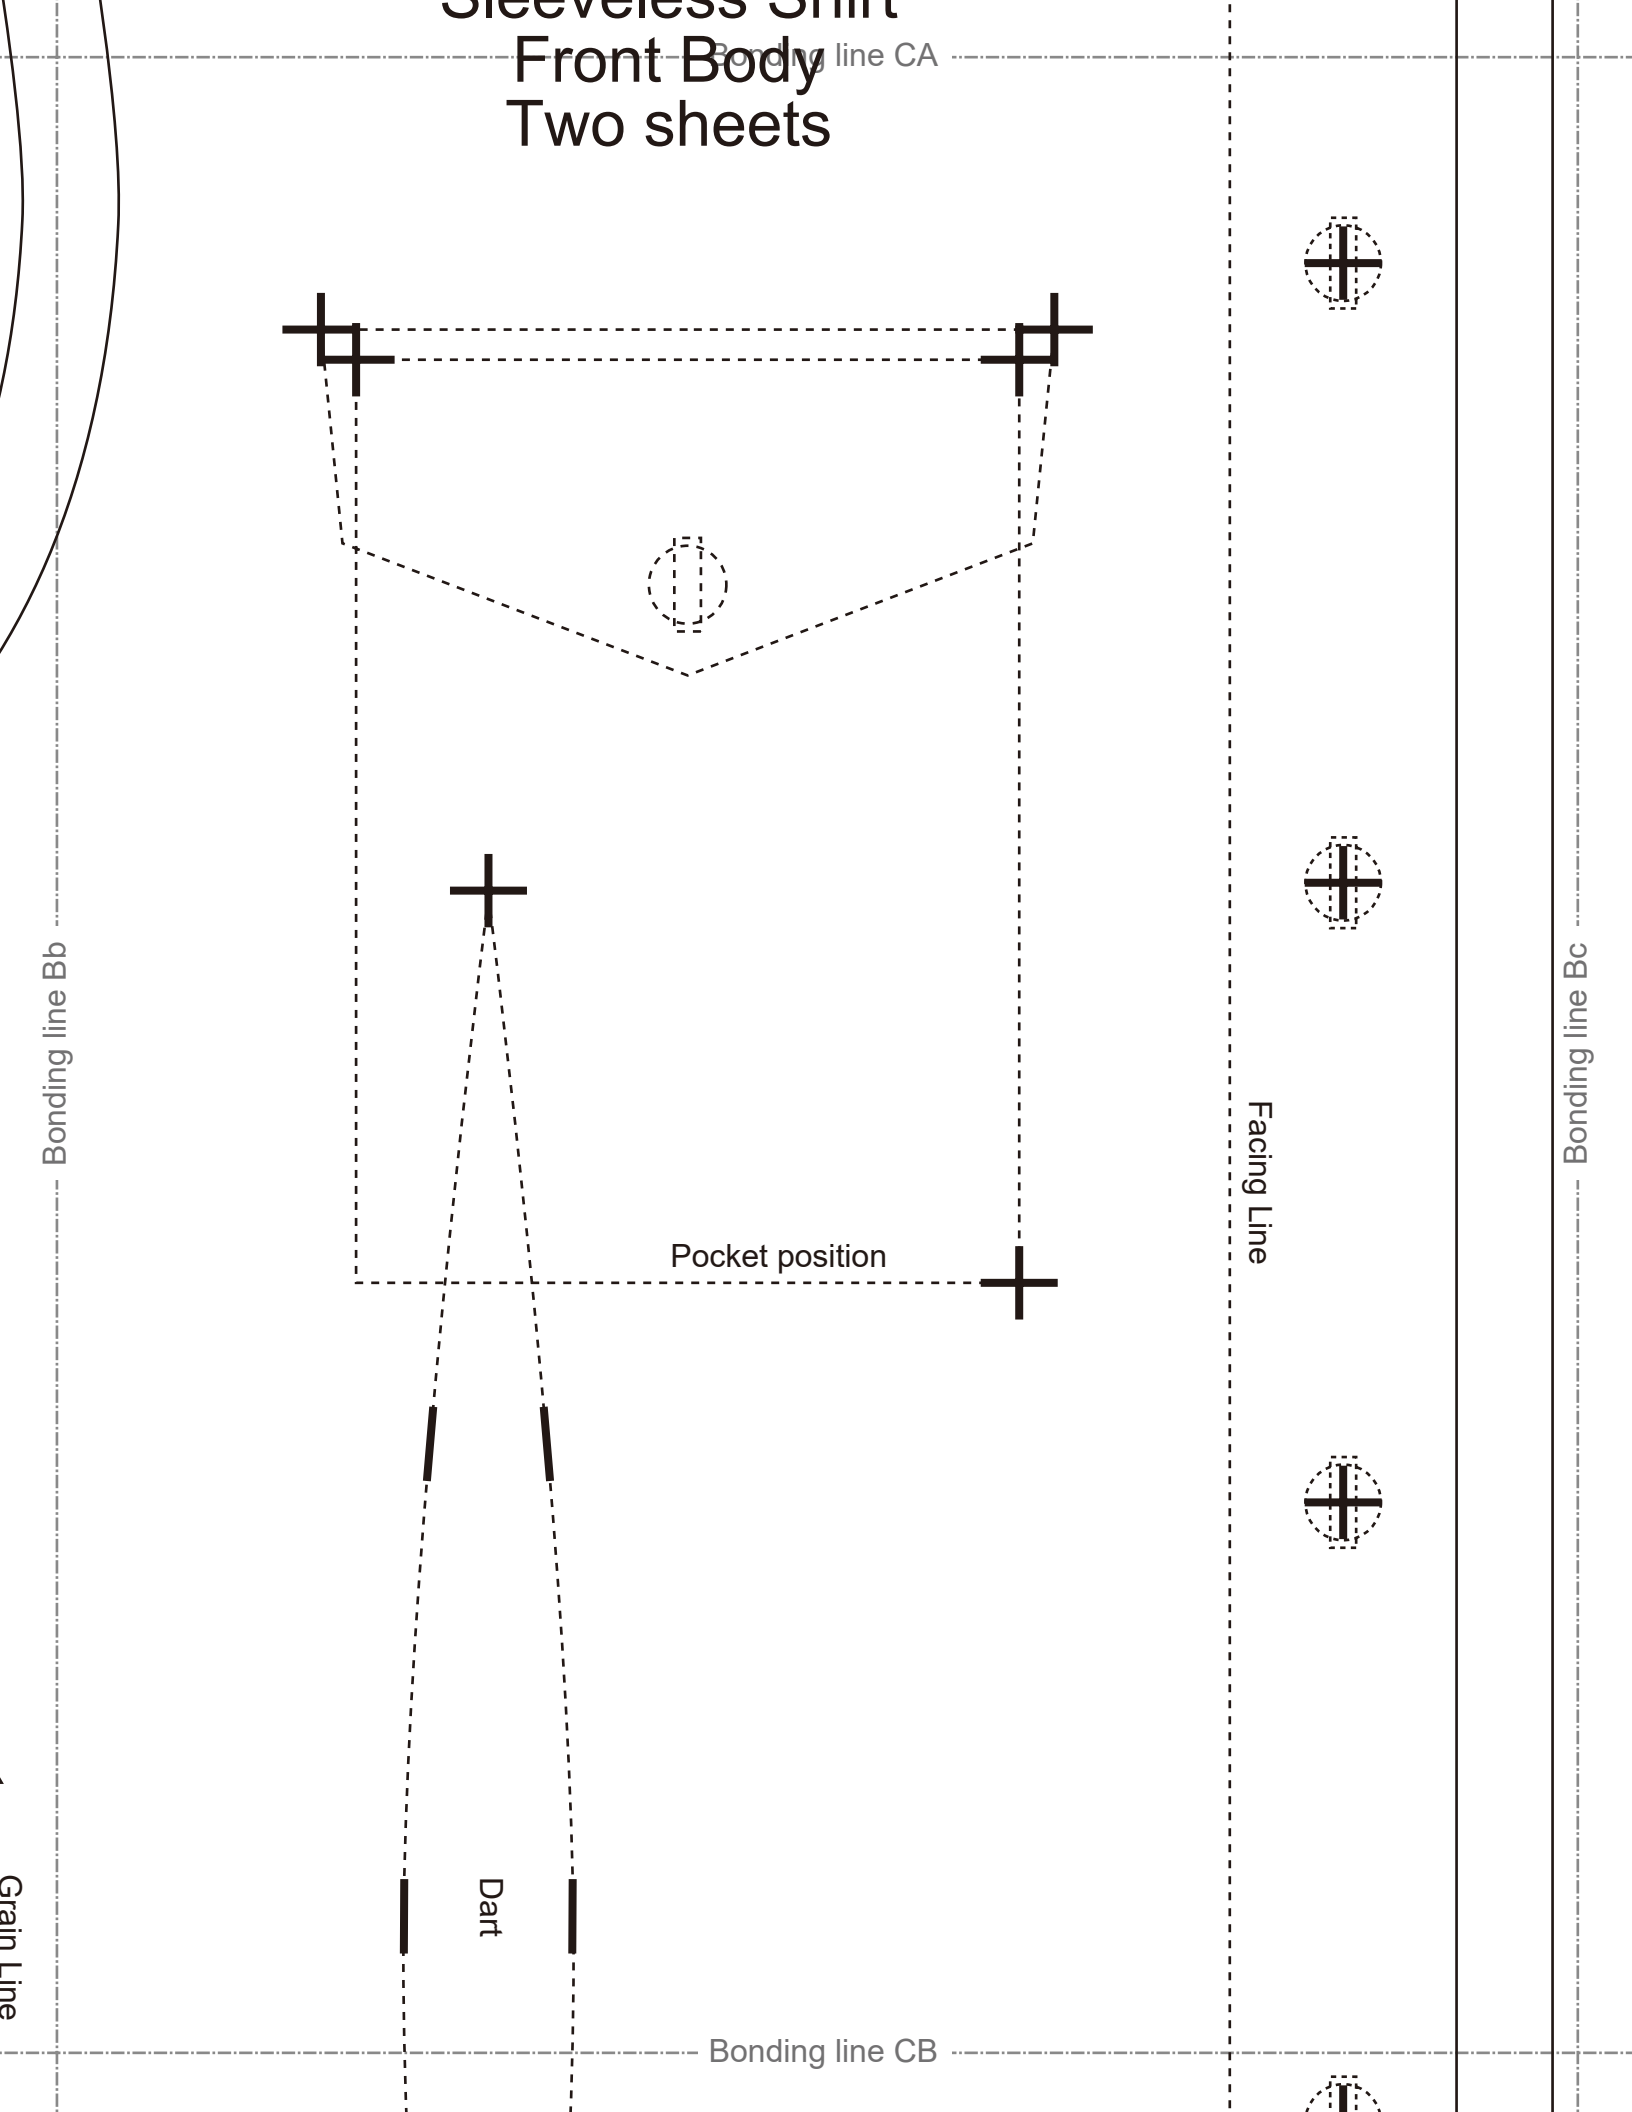

Grain Line

Dart

Bonding line AB

Bonding line Ca

Seam allowance 1/2in.

Bonding line AC

Grain Line

Seam allowance 1/2in.

Seam allowance 1/2in.

e

Sleeveless Shirt  
Facing two sheets  
Fusible interlining two sheets

Bonding line Ab

Bonding line Ac

**DRCOS**

SITE <http://dr-cos.info/en> <http://dr-cos.com/jp>  
MAIL [info@dr-cos.com](mailto:info@dr-cos.com)  
Twitter [https://twitter.com/drcos\\_com](https://twitter.com/drcos_com)  
facebook <https://www.facebook.com/drcoscom>

Collar position

LADIES'  size

Sleeveless Shirt  
Front Body  
Two sheets

Bonding line CA

## Front Body Two sheets

Bonding line Ac

Bonding line Ad

Bonding line DA