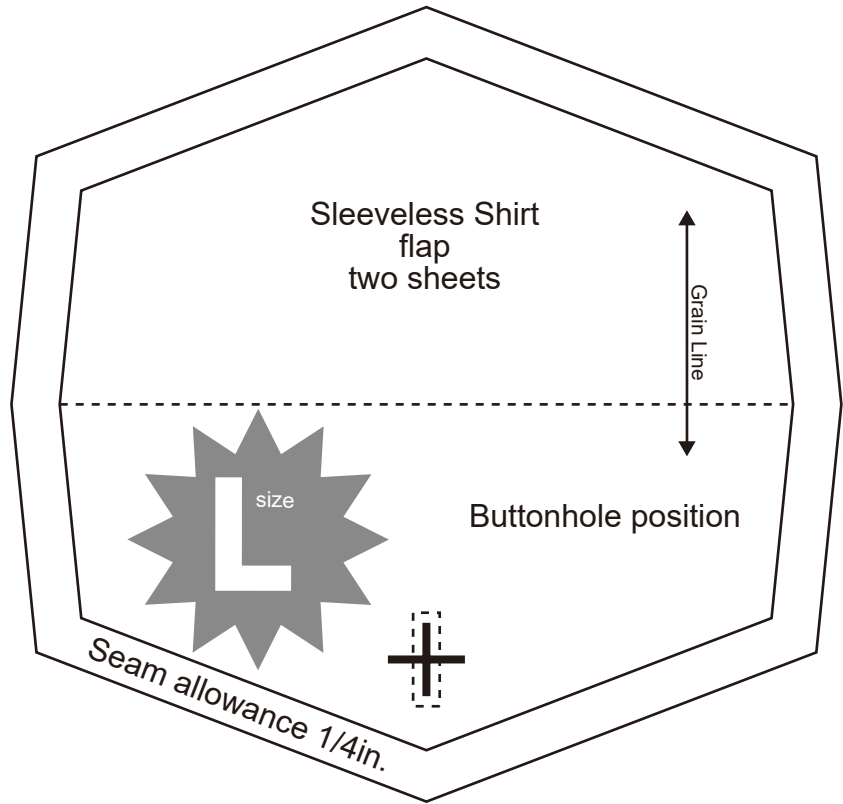

Grain Line

Dart

Bonding line AB

Bonding line Ca

Seam allowance 1/2in.

Bonding line AC

Grain Line

Seam allowance 1/2in.

Seam allowance 1/2in.

e

Sleeveless Shirt  
Facing two sheets  
Fusible interlining two sheets

Bonding line Ab

Bonding line Ac

**DRCOS**

SITE <http://dr-cos.info/en> <http://dr-cos.com/jp>  
MAIL [info@dr-cos.com](mailto:info@dr-cos.com)  
Twitter [https://twitter.com/drcos\\_com](https://twitter.com/drcos_com)  
facebook <https://www.facebook.com/drcoscom>

Collar position

LADIES'  size

Sleeveless Shirt  
Front Body  
Two sheets

Bonding line CA

## Front Body Two sheets

Bonding line Ac

Bonding line Ad

Bonding line DA