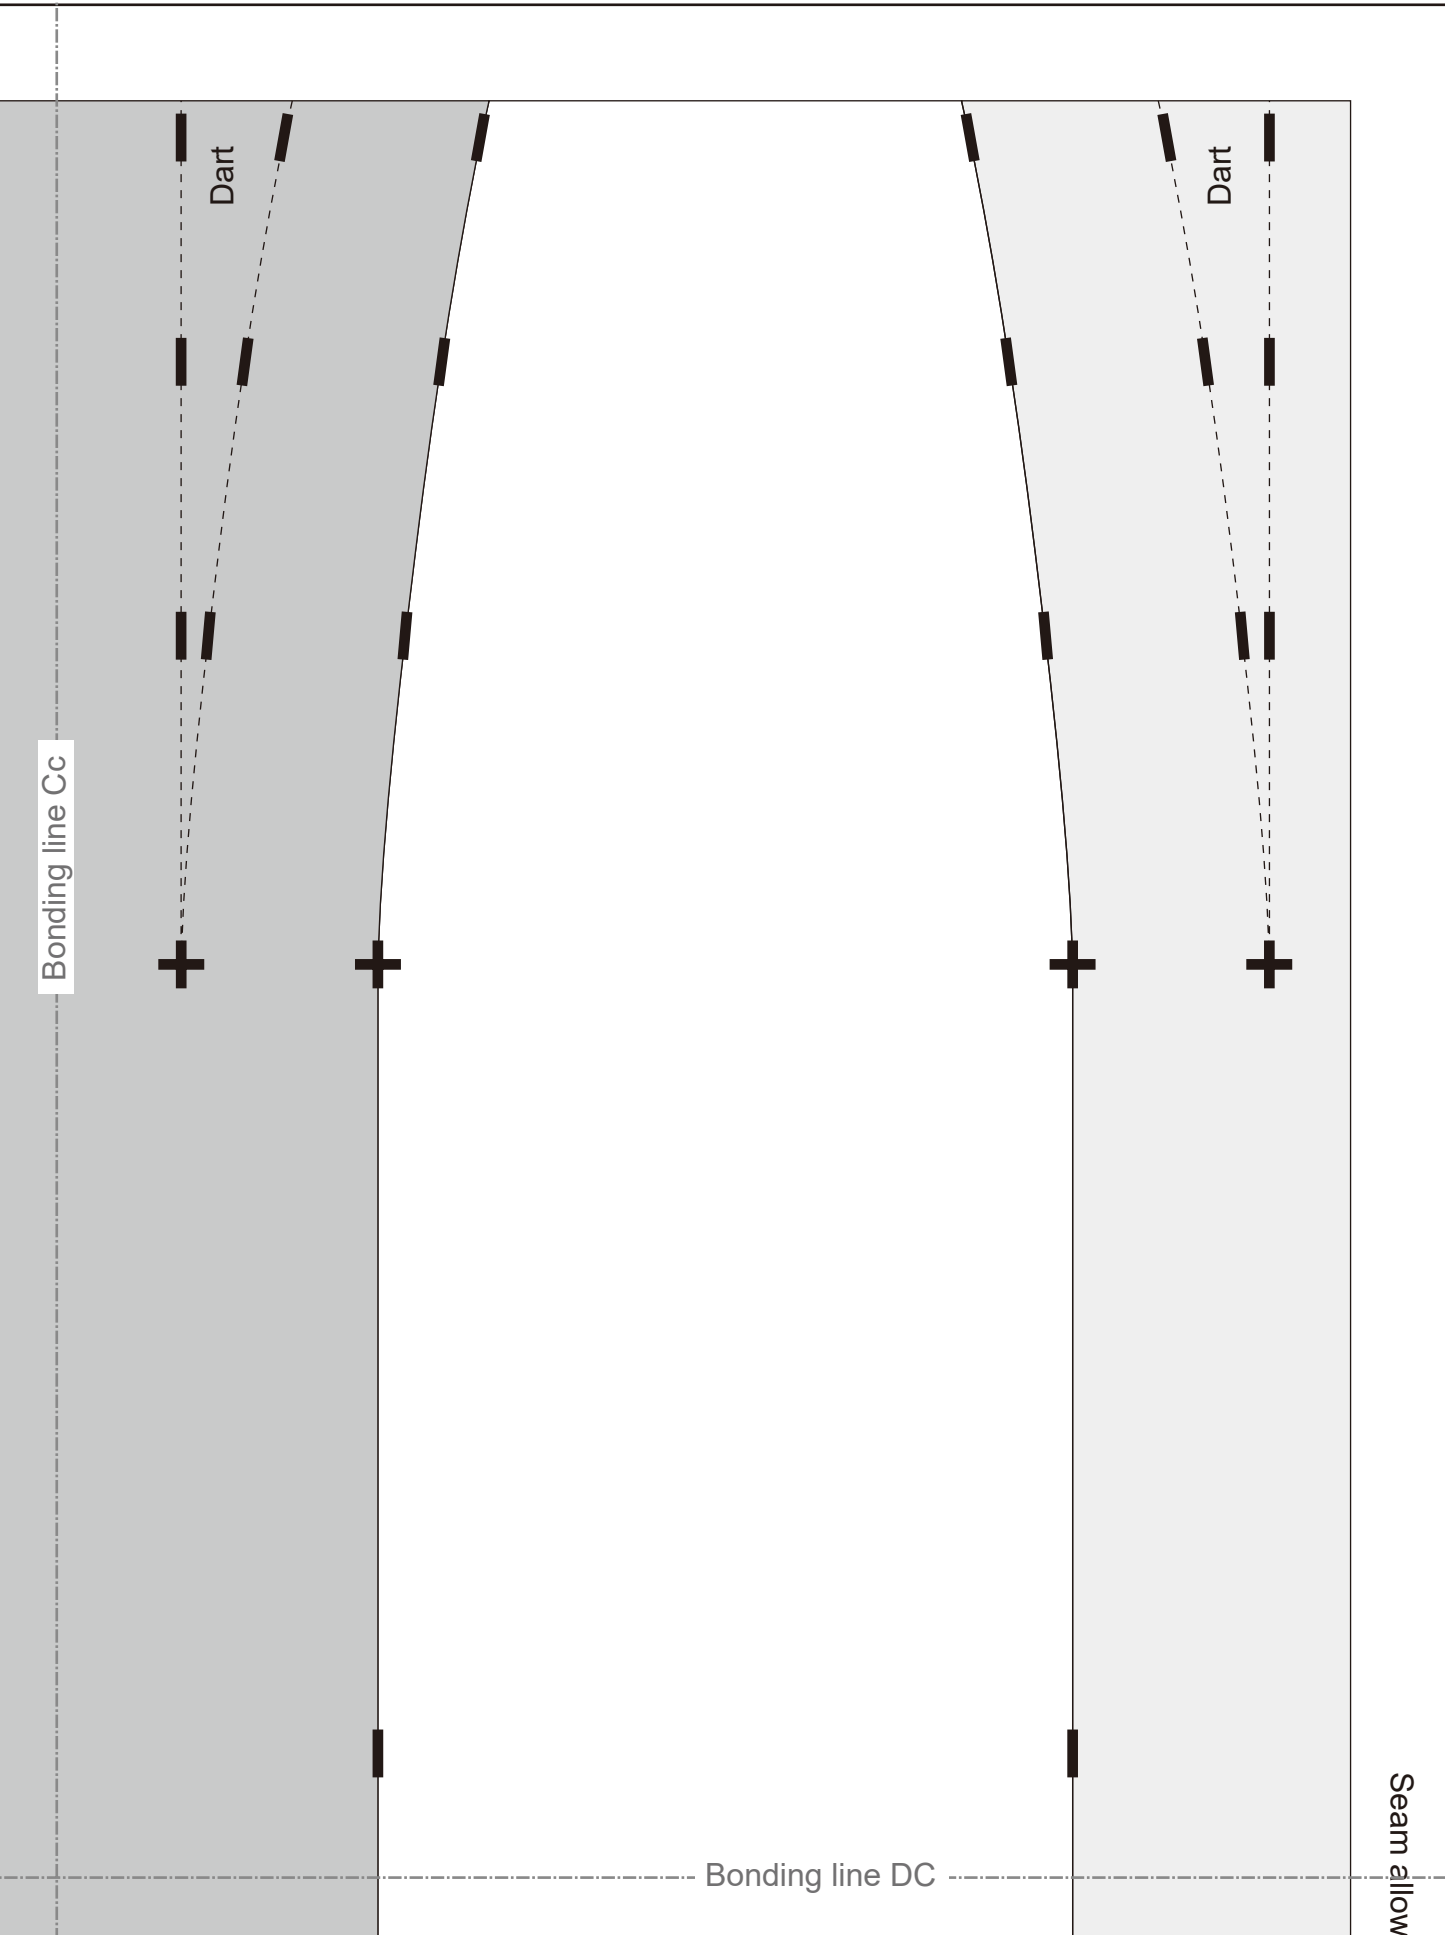

Bonding line DB

Bonding line Cc

Dart

+

+

Bonding line DC

Seam allow

Bonding line Cd

Dart

+

+