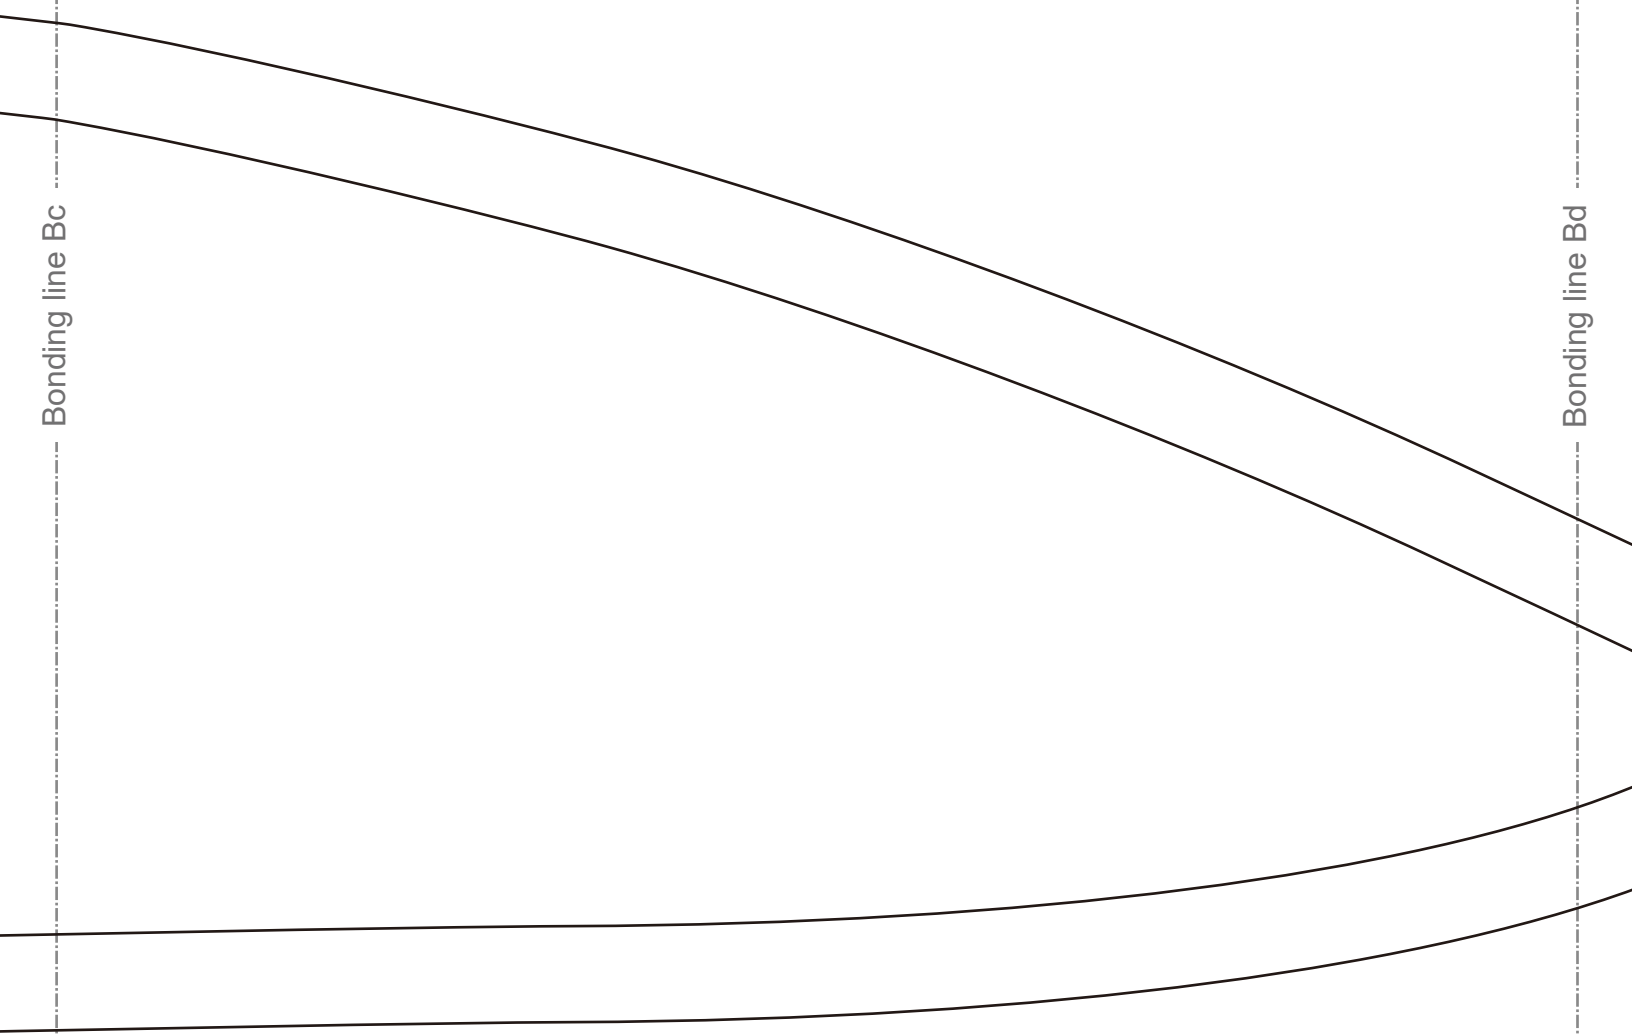

size

Bonding line DA

Bonding line Bc

Bonding line Bd

Bonding line DB