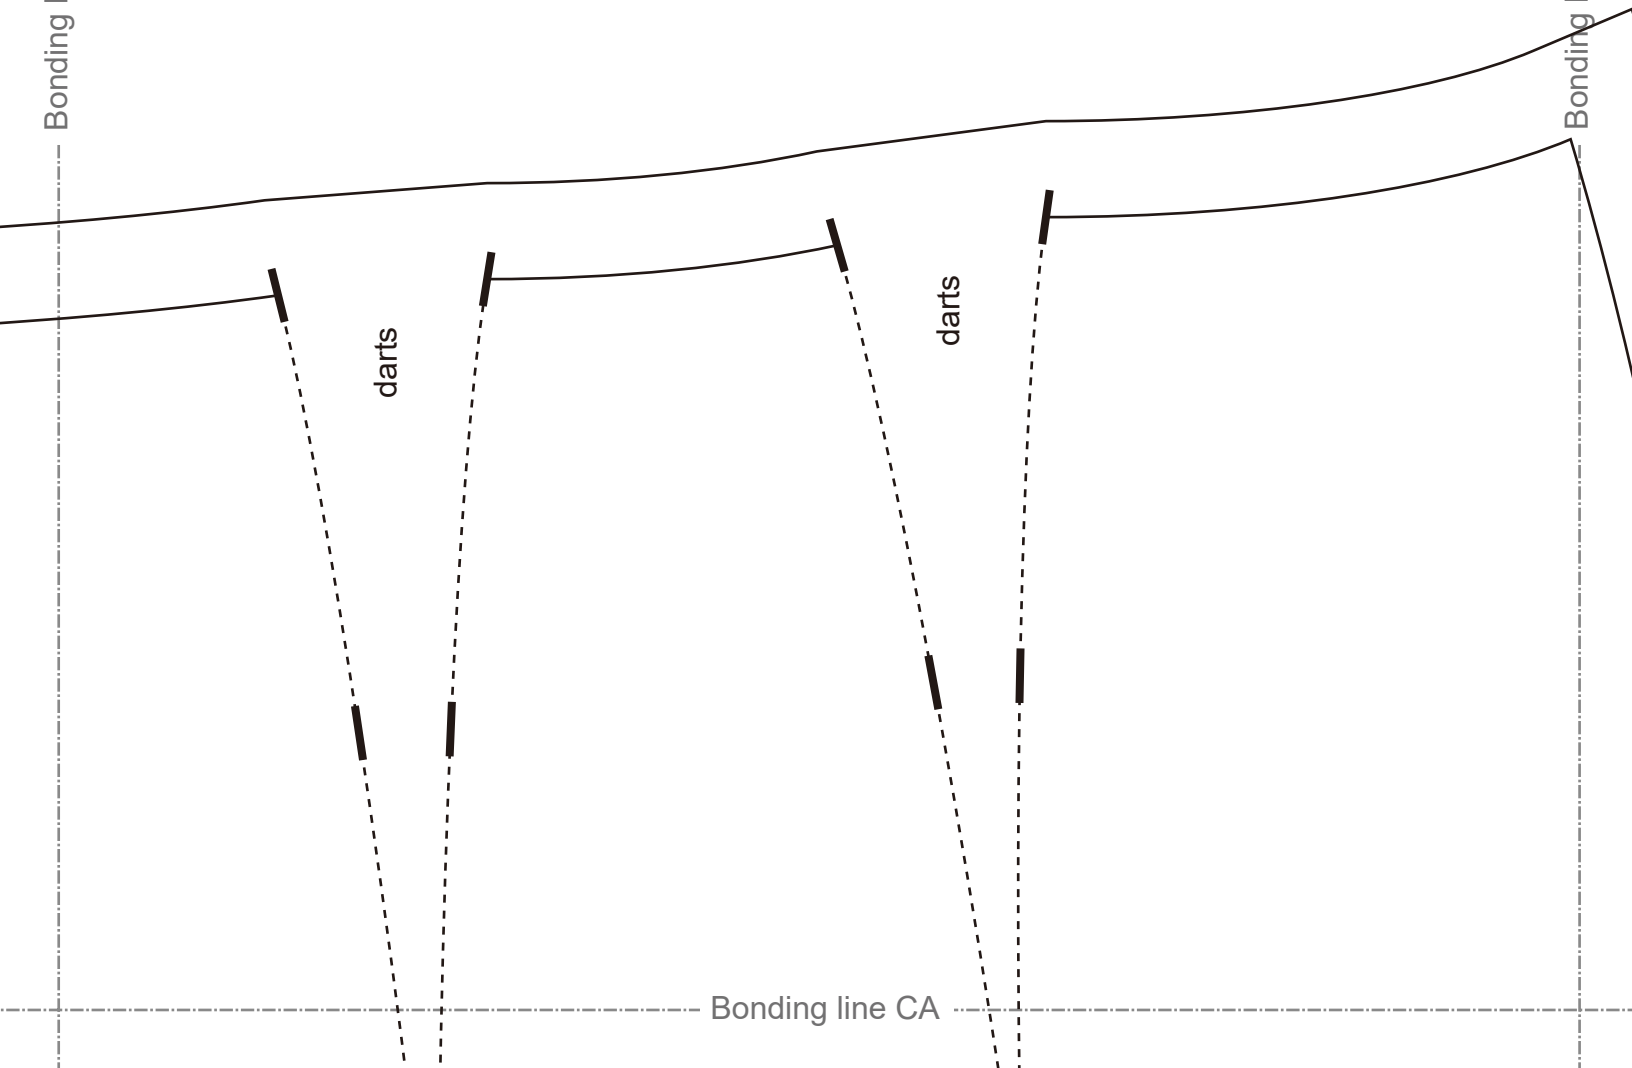

Bonding line BB

Skirt  
t  
eets  
erlining  
eets

M

Seam allowance 1/2in.

Bonding line Ab

Bonding line Ac

darts

darts

Bonding line CA

Bonding line CA

Baste

MEN'S **L** size

Mermaid Skirt  
Back Body  
one sheets

Bonding line Bb

Bonding line Bc

Seam allowance 1/2in.