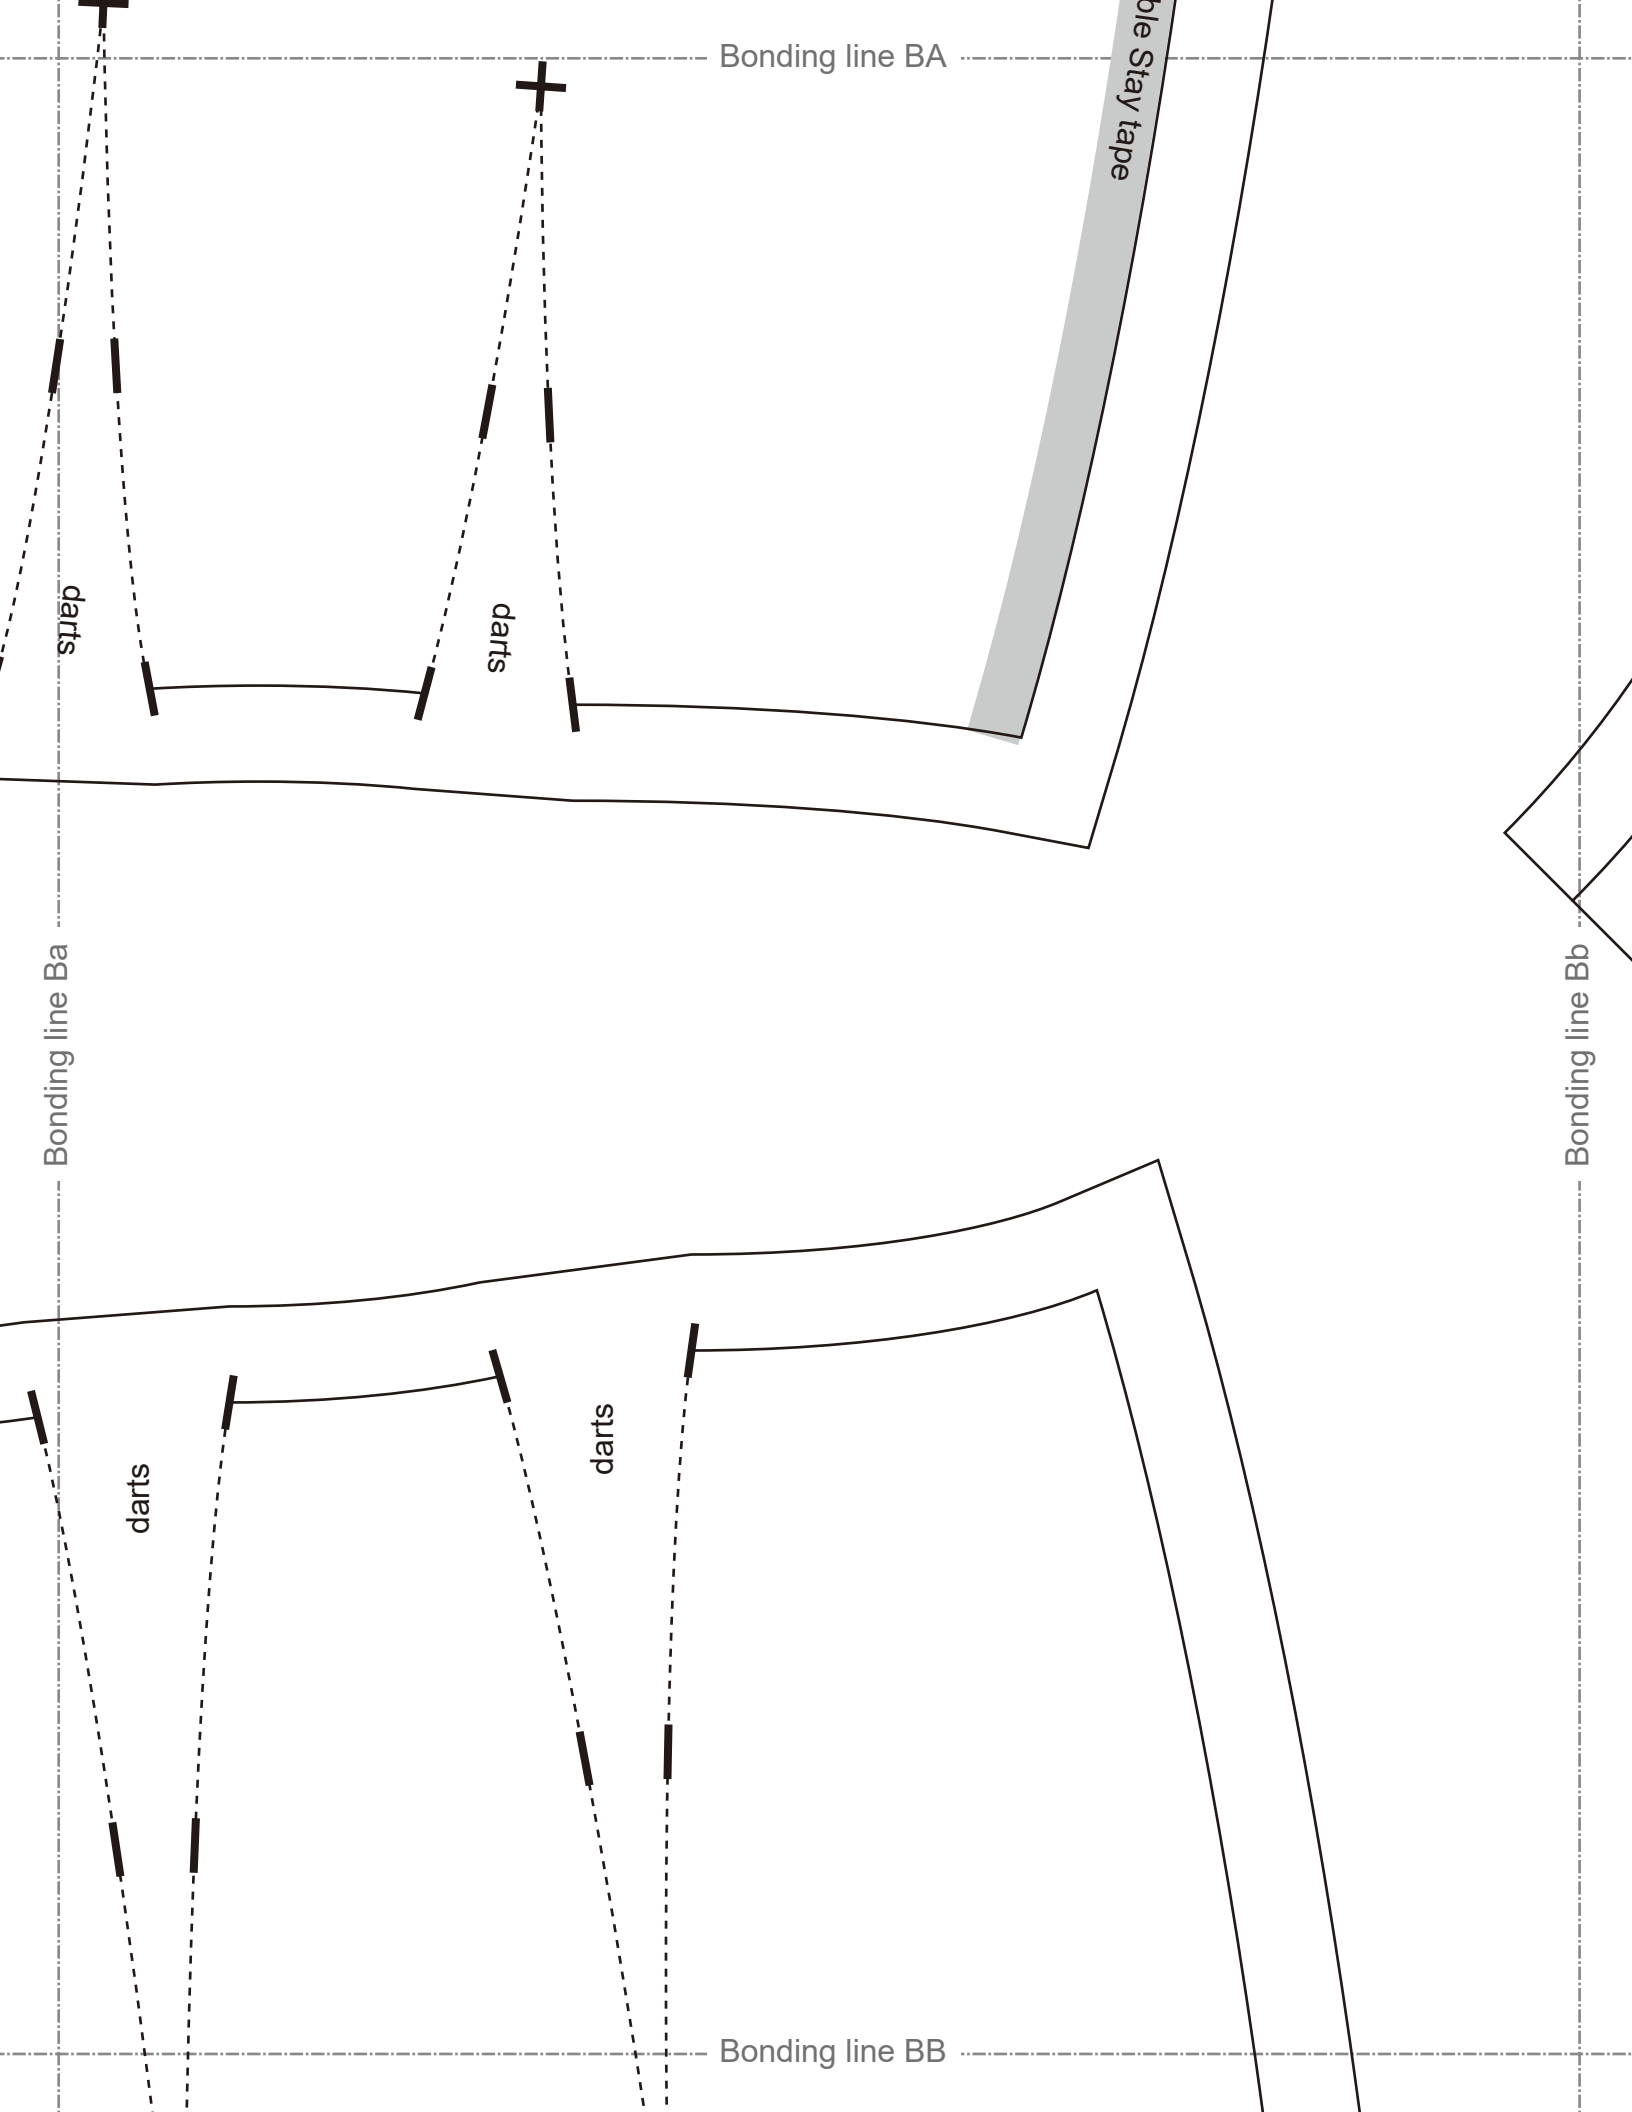

DRCOS

SITE <http://drcos.info/en> <http://drcos.com.jp>
 MAIL info@drcos.com
 Twitter https://twitter.com/drcos_com
 Facebook <https://www.facebook.com/drcoscom>

Symmetri

Bonding line Aa

size

Detailed description: This block contains the DRCOS logo, which consists of the letters 'DRCOS' in a bold, sans-serif font. To the right of the logo is a stylized starburst graphic containing the letter 'M'. Below the logo is contact information for the company, including a website, email, and social media links. On the left side, there is a semi-circular logo with the word 'Symmetri' written inside. At the bottom, there is a label 'Bonding line Aa' and a small upward-pointing arrow.

**Mermaid Skirt
Belt**
one sheets
Fusible interlining
one sheets

Seam allowance 1/2in.

LADIES' M
size

Bonding line AA

Bonding line AB

Bonding line AB

Bonding line ca

DRCOS
SITE <http://dr-cos.info/en/> <http://dr-cos.com/jp/>
MAIL info@dr-cos.com
Twitter https://twitter.com/dr-cos_com
facebook <https://www.facebook.com/drcoscom>

Seam allowance 1/2in.

Bonding line Aa

Bonding line Ab

Bonding line BA

Fusible Stay

Fastener end

Bonding line BB

Baste

Bonding line Ca

Bonding line Cb

LADIES' size M

Mermaid Skirt
Back Body
one sheets

Seam allowance 1/2in.

Bonding line BC

Bonding line Ab

Bonding line Ac