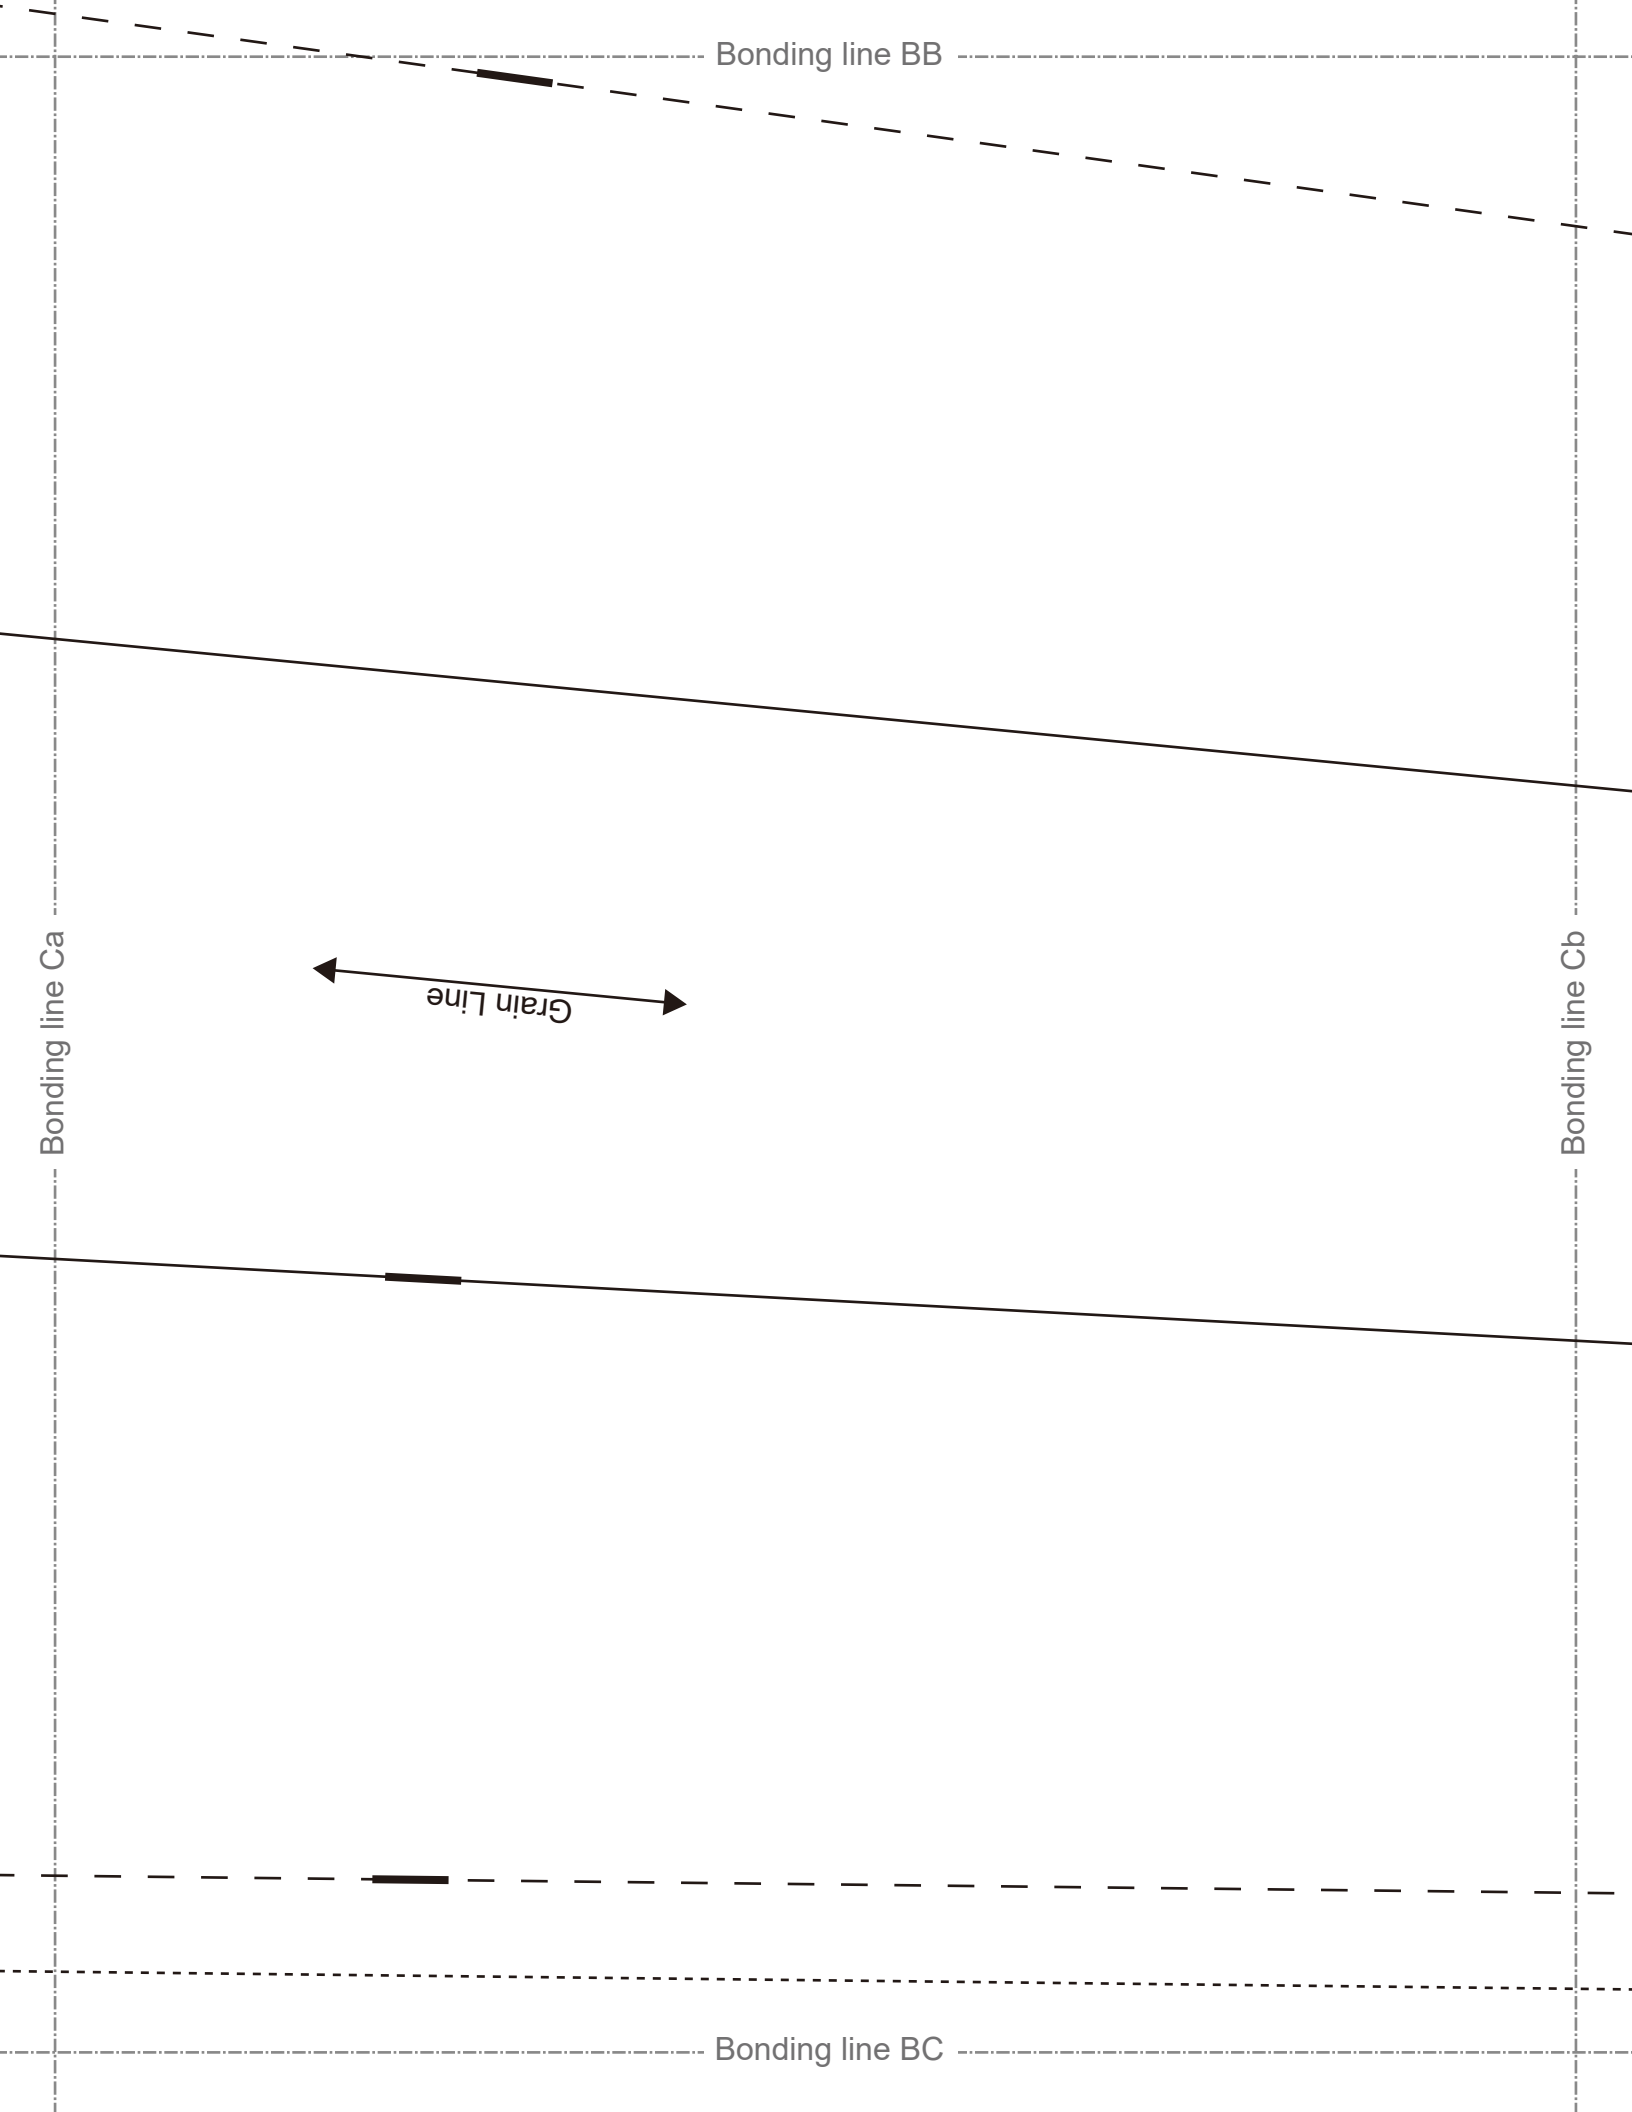

Bonding line AD

Hakama(Mebakama)

Spread it out, two sheets.

on the dotted line to create,two sheets.

Bonding line BA

Bonding line Bb

Bonding line Ba

Bonding line BB

Bonding line BC

Bonding line Da

Bonding line Db

LA

Bonding line BD

Bonding line AC

Seam allowance 1/2in.

**DRCOS**  
 SITE <http://dr-cos.info/en> <http://dr-cos.com/pt>  
 MAIL [info@dr-cos.com](mailto:info@dr-cos.com)  
 Twitter [https://twitter.com/drcos\\_com](https://twitter.com/drcos_com)  
 facebook <https://www.facebook.com/drcoscom>