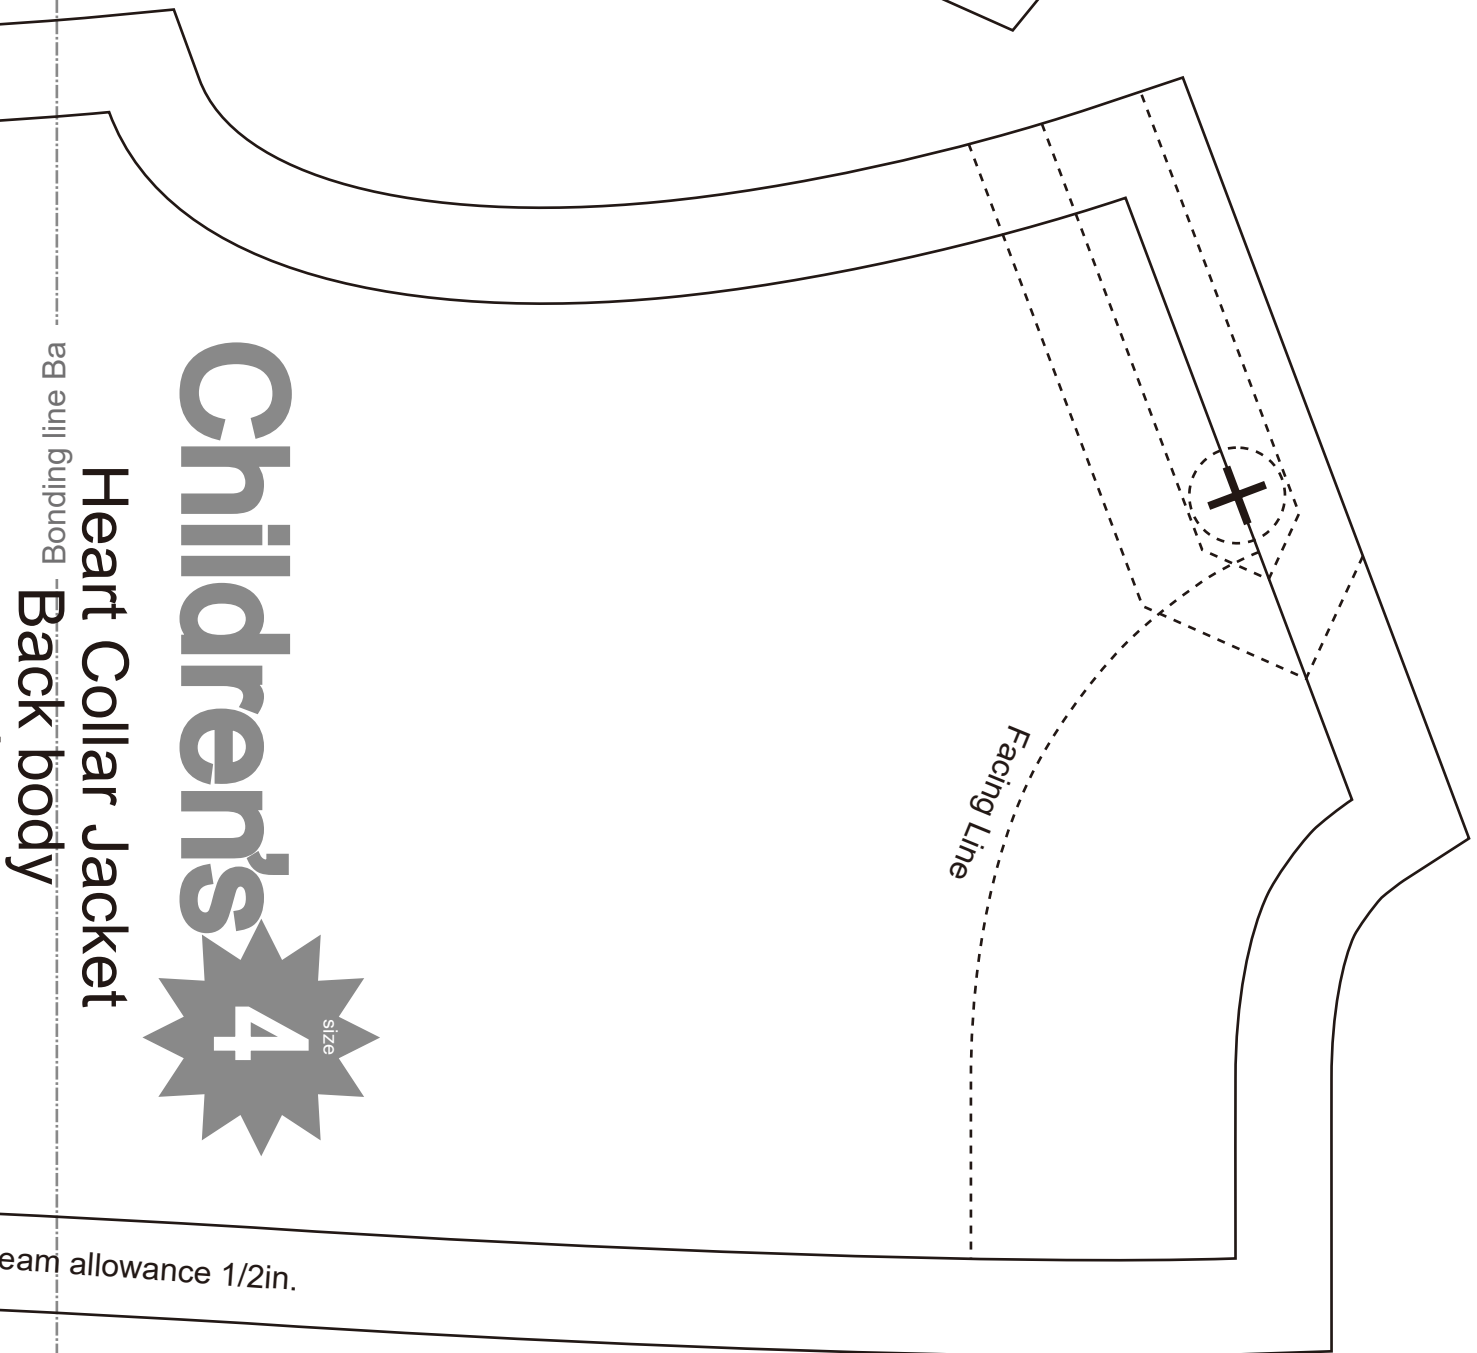

# Children's **4** size

Bonding line Ab

Heart Collar Jacket  
Front body facing  
two sheets  
Fusible interlining  
two sheets

Bonding line EA

Facing Cut Line

Bonding line EA

Stitch Line

**DRCOS**  
SITE <http://dr-cos.com>  
MAIL [inc@dr-cos.com](mailto:inc@dr-cos.com) info@dr-cos.com  
Twitter <https://twitter.com/dr-cos>  
facebook <https://www.facebook.com/dr-cos.com>  
facebook <https://www.facebook.com/dr-cos.com>

Seam allowance 1/2in.

Grain Line

Facing Line

Bonding line Bb

Bonding line Ba