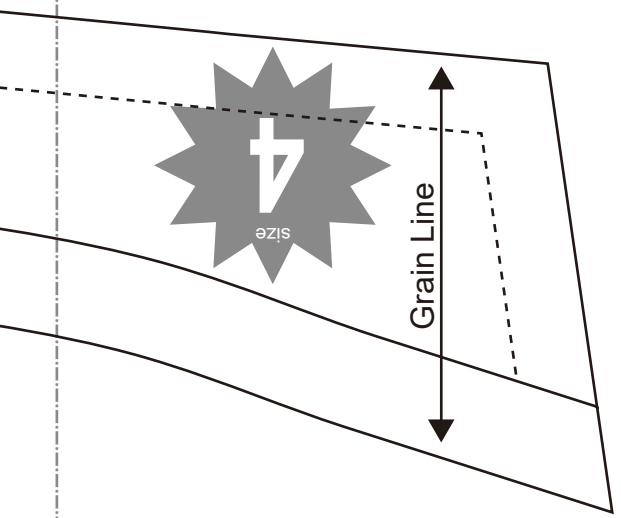

# Children's **4** size

Bonding line Ab

Heart Collar Jacket  
Front body facing  
two sheets  
Fusible interlining  
two sheets

Bonding line EA

Facing Cut Line

Bonding line EA

Stitch Line

**DRCOS**  
SITE <http://dr-cos.com>  
MAIL [inc@dr-cos.com](mailto:inc@dr-cos.com) info@dr-cos.com  
Twitter <https://twitter.com/dr-cos>  
facebook <https://www.facebook.com/dr-cos.com>  
facebook <https://www.facebook.com/dr-cos.com>

Seam allowance 1/2in.

Grain Line

Facing Line

Bonding line Bb

Bonding line Ba