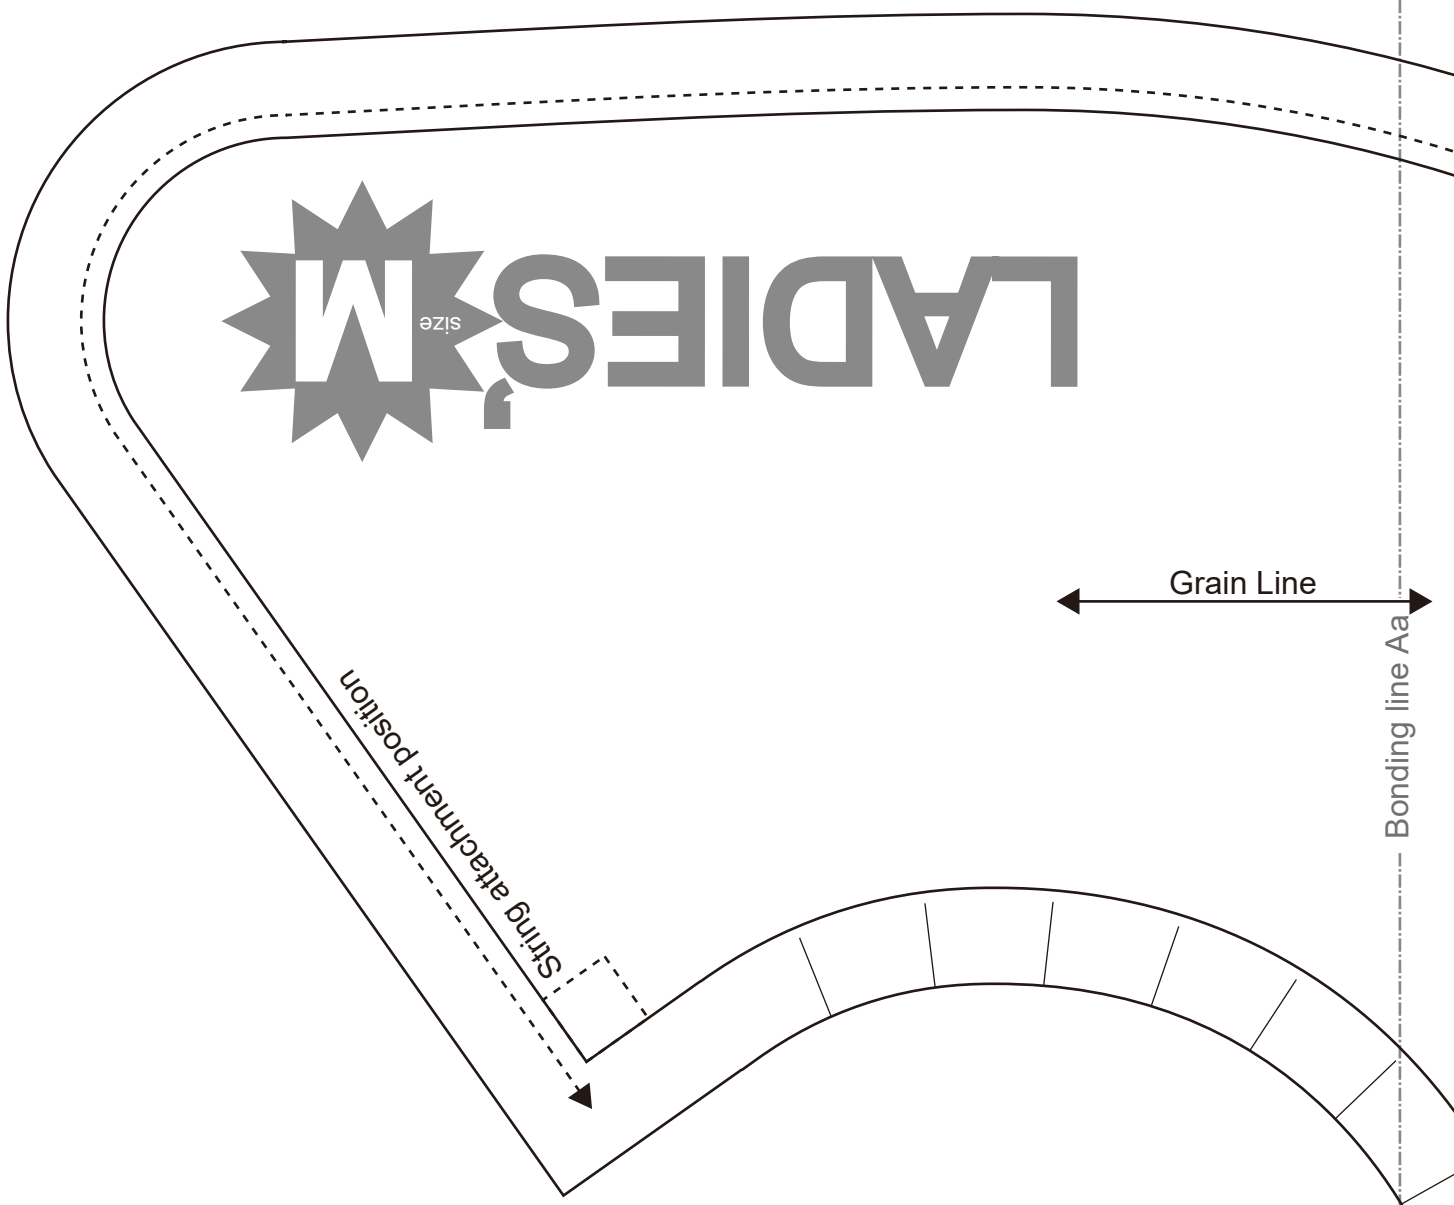

LADIES' M<sup>size</sup>

Grain Line

String attachment position

Bonding line Aa

Bonding line AA

Bonding line Aa

Cut

Detachabcollar3  
Body two sheets  
Fusible interlining  
one sheets

Seam allowance 1/2in.

**DRCOS**  
 SITE <https://dtr-cos.info/en> <https://dtr-cos.com/jp/>  
 MAIL [info@dtr-cos.com](mailto:info@dtr-cos.com)  
 Twitter [@dtrcosinfo](https://twitter.com/@dtrcosinfo)  
 pinterest <https://www.pinterest.jp/dtrcosinfo>

Bonding line BA

Bonding line Ab