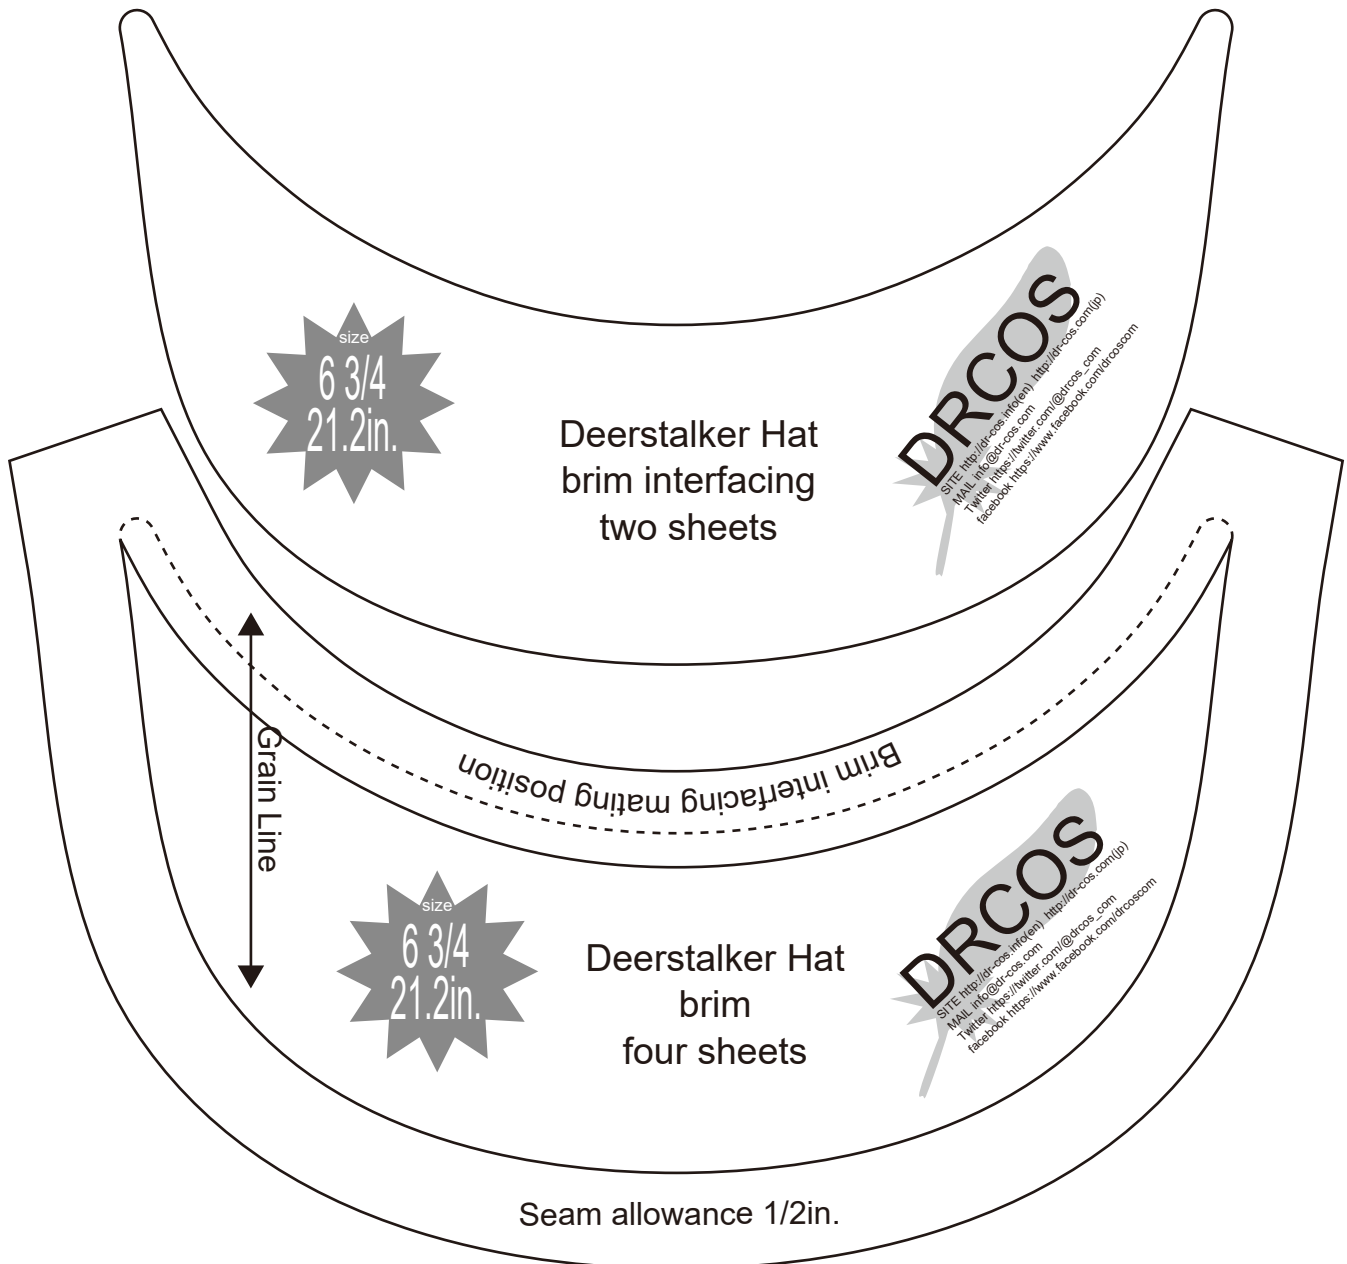

Bonding line Aa

Bonding line AA

Deerstalker Hat
brim interfacing
two sheets

Seam allowance 1/2in.

Bonding line Aa

Bonding line Ab

Bonding line BA

Bonding line Ab