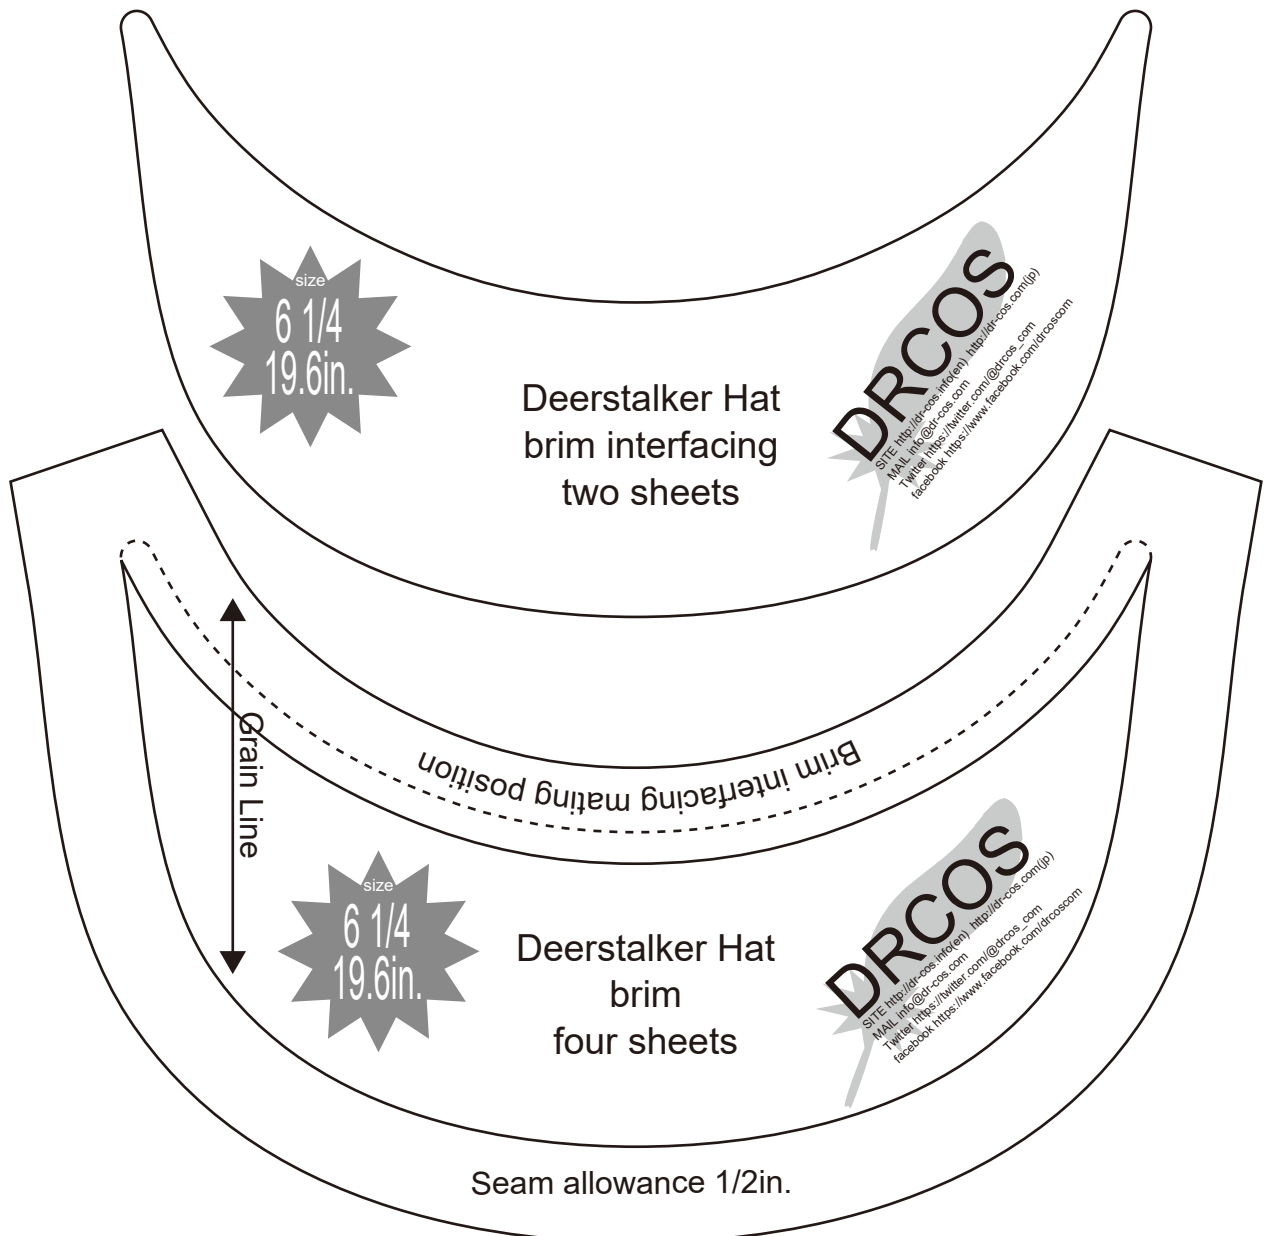

DRCOS
 SITE <http://dr-cos.info/en> <http://dr-cos.com/jp>
 MAIL info@dr-cos.com
 Twitter https://twitter.com/drcos_com
 facebook <https://www.facebook.com/drcoscom>

Bonding line Aa

Bonding line AA

Deerstalker Hat
brim interfacing
two sheets

Seam allowance 1/2in.

Bonding line Aa

Bonding line Ab

Bonding line BA

DRCOS

SITE <http://dr-cos.info/en> <http://dr-cos.com/jp>
MAIL info@dr-cos.com
Twitter https://twitter.com/drcos_com
facebook <https://www.facebook.com/drcoscom>

Bonding line Ab

Bonding line Ac

stitch

Grain Line

Deerstalker Hat
Top
six sheets

DRCOS

SITE <http://dr-cos.info/en> <http://dr-cos.com/jp>
MAIL info@dr-cos.com
Twitter https://twitter.com/drcos_com
facebook <https://www.facebook.com/drcoscom>

Seam allowance 1/2in.

Bonding line CA