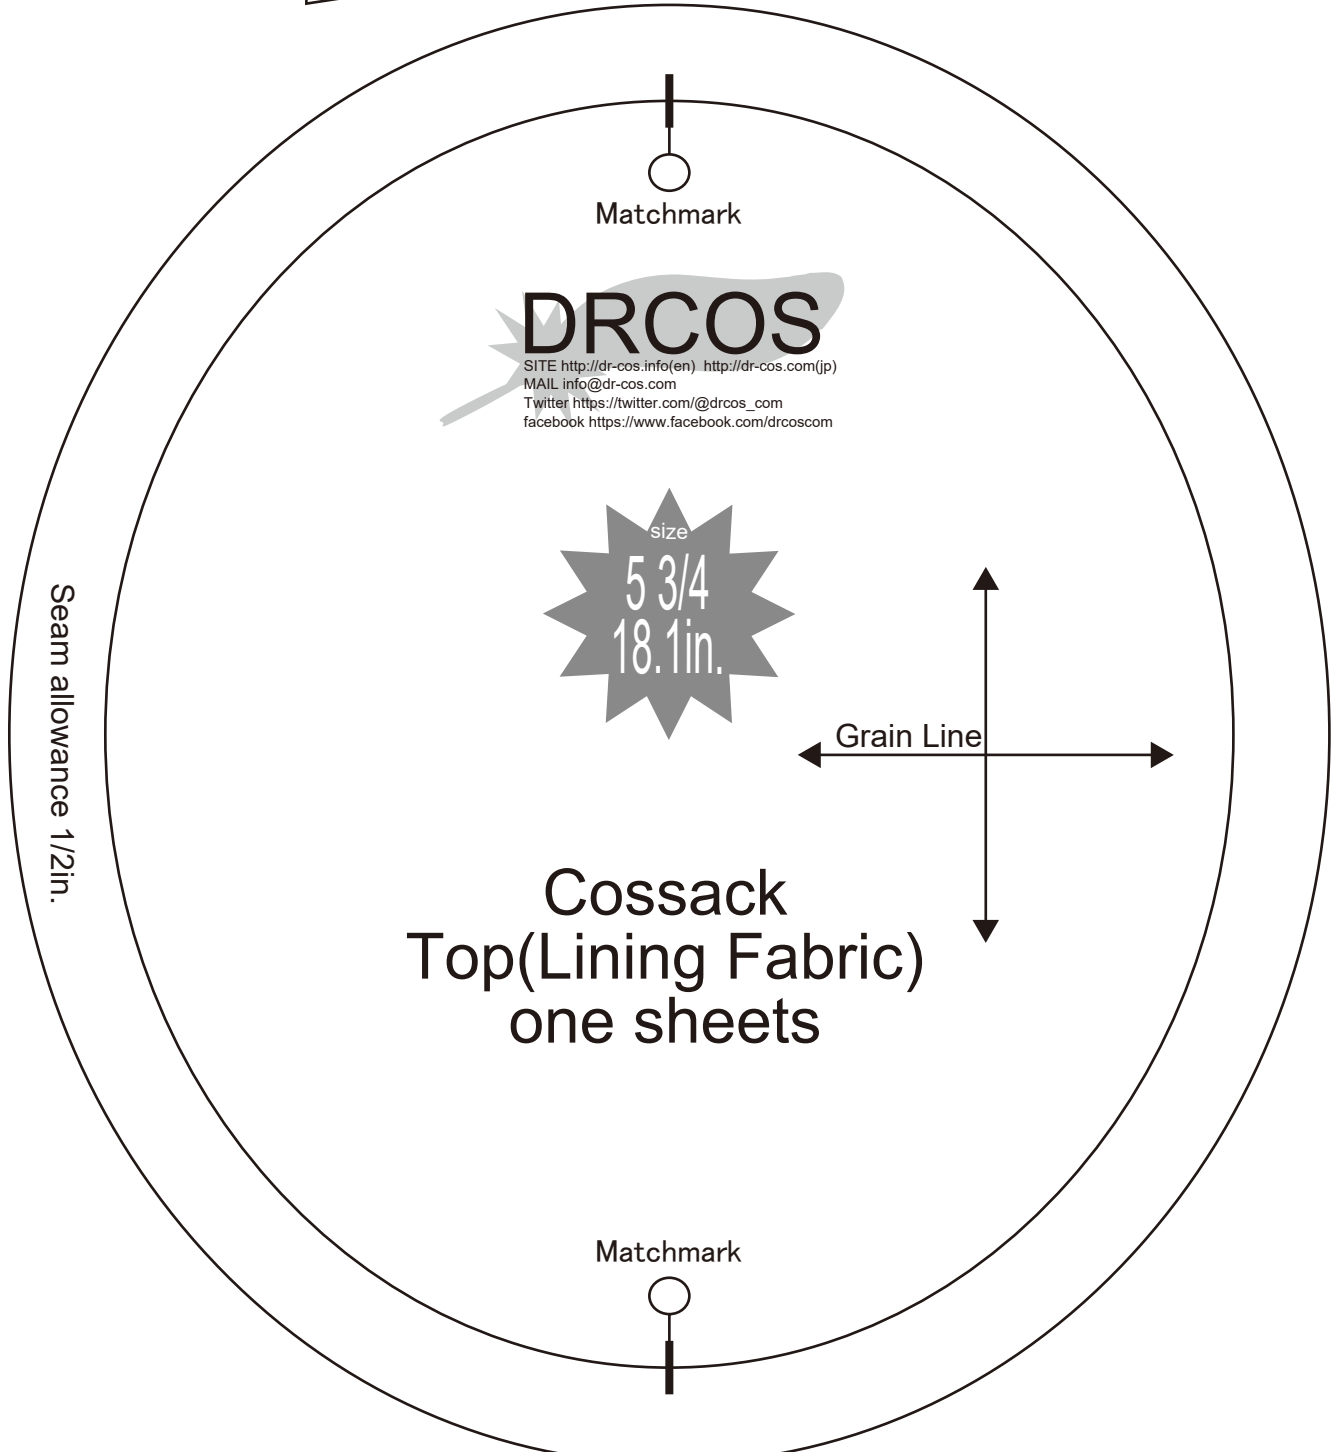

Grain Line

Bonding line Aa

Bonding line AA

Bonding line AA

Bonding line Ba

Bonding line AB

Bonding line AB

Matchmark

size

5 3/4
18.1in.

Grain Line

Seam allowance 1/2in.

**Cossack
Top(Lining Fabric)
one sheets**

Matchmark

Bonding line AC

Bonding line Ca

size
5 3/4
18.1in.

Side(L
or

Bonding line Aa

Bonding line Ab

Seam allowance 1/2in.

Bonding line BA

Bonding line BA

Cossack Side(Hard Fusible interlining) one sheets

Bonding line Ba

Bonding line Bb

Co
s
one

Bonding line BB

Bonding line BB

Lines that bend inward

Seam allowance 1/2in.

Matchmark