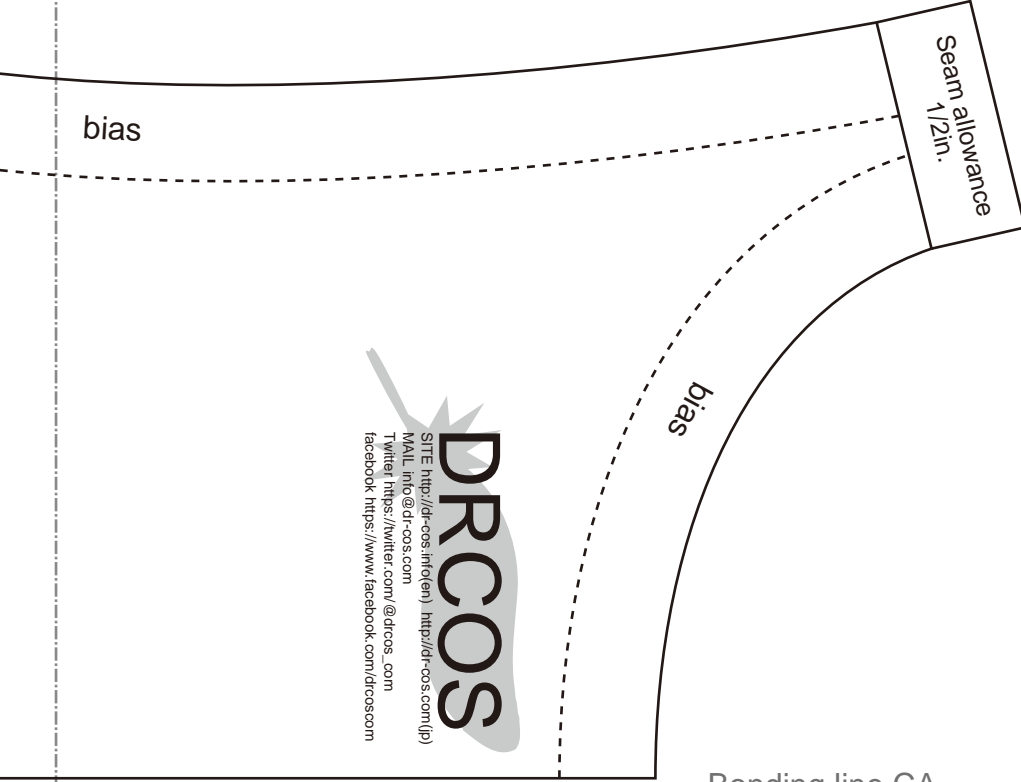

[Home](#)
[Back to Tanktop page](#)

Seam allowance 1/2in.

Bonding line Aa

Seam allowance 1/2in.

Bonding line AA

bias

DRCOS
 SITE <http://dr-cos.info/en> <http://dr-cos.com/jp>
 MAIL info@dr-cos.com
 Twitter <https://twitter.com/dr-cos>
 facebook <https://www.facebook.com/drcoscom>

Children's

**Tanktop
 Front Body
 one sheets**

Bonding line Aa

Bonding lin

bi

Children's

**Tanktop
 Back Body
 one sheets**

Bonding line BA

DRCOS

Bonding line

Bonding line CA

Bonding line Ac