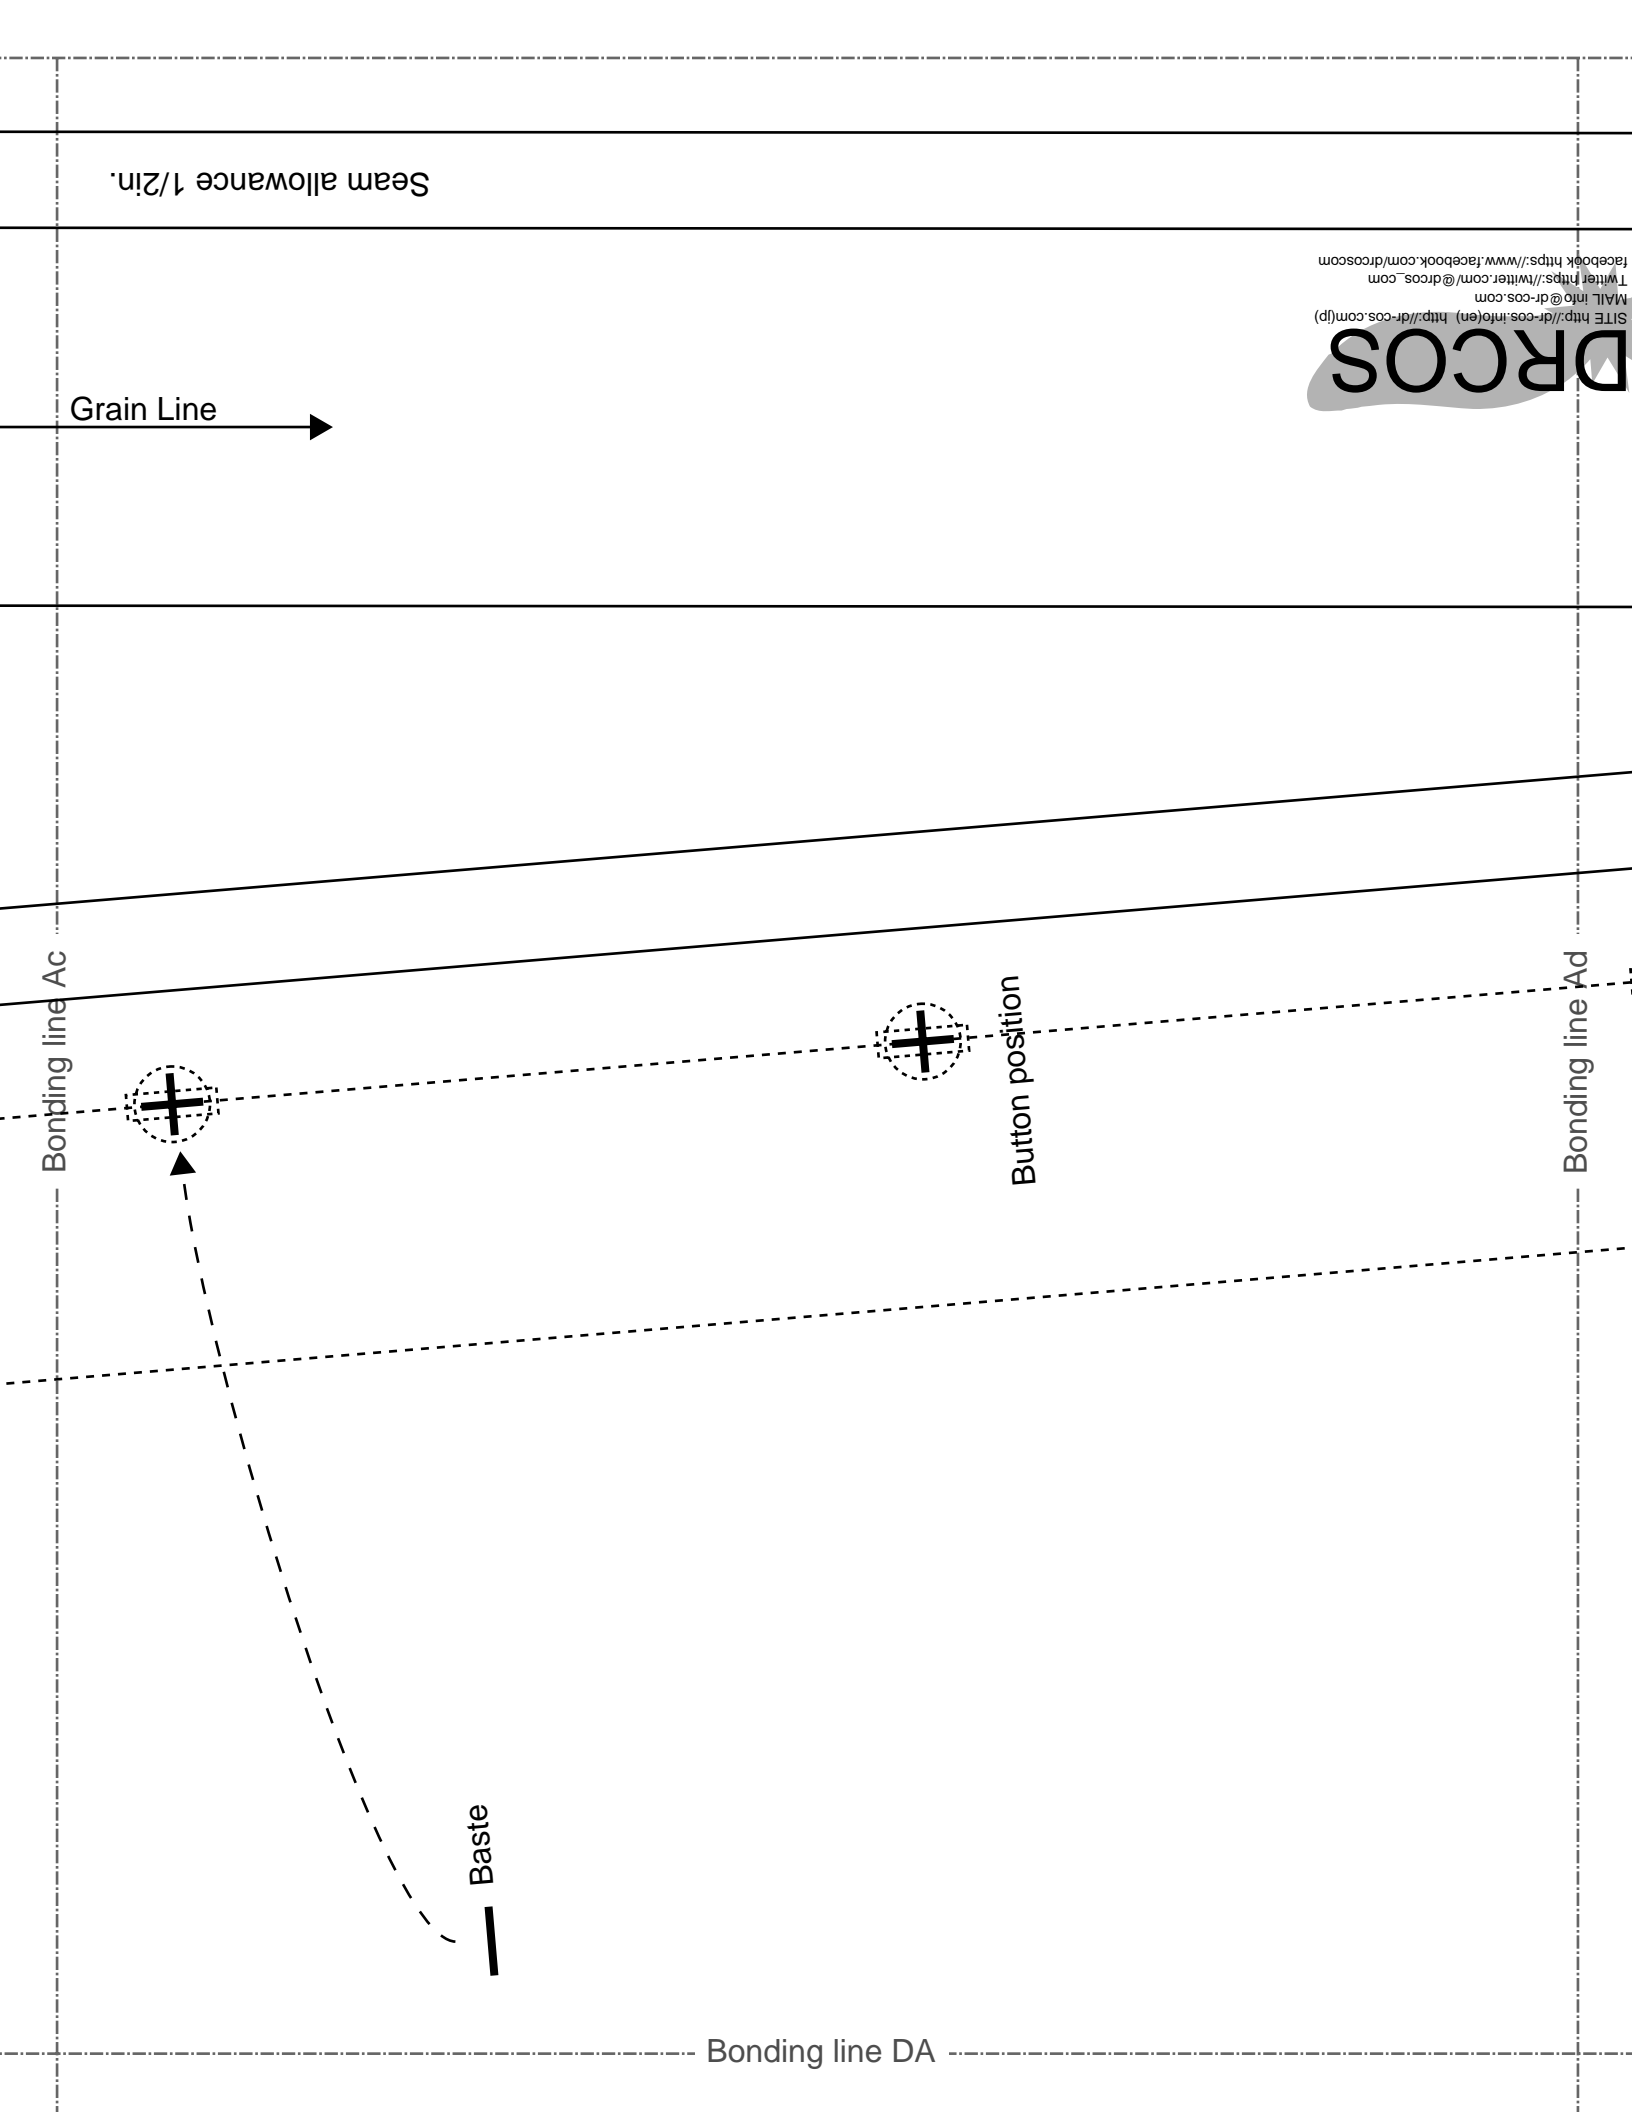

Bonding line AB

Squar neck blous  
Facing two shee  
Fusible interlining two

Seam allowance 1/2in.

Grain Line

**MEN'S** size  
**MEN'S**

Bonding line AC

Bonding line AB

Bonding line Ca

Bonding line Cc

Bonding line CC

Seam allowance 1/2in.

Grain Line →

Bonding line Ac

Button position

Bonding line Ad

Bonding line DA

Baste

Bonding line DA

Bonding line Bc

Bonding line Bd

Seam allowance 1/2in.

Seam allowance 1/2in.

Bonding line DB

Bonding line DB