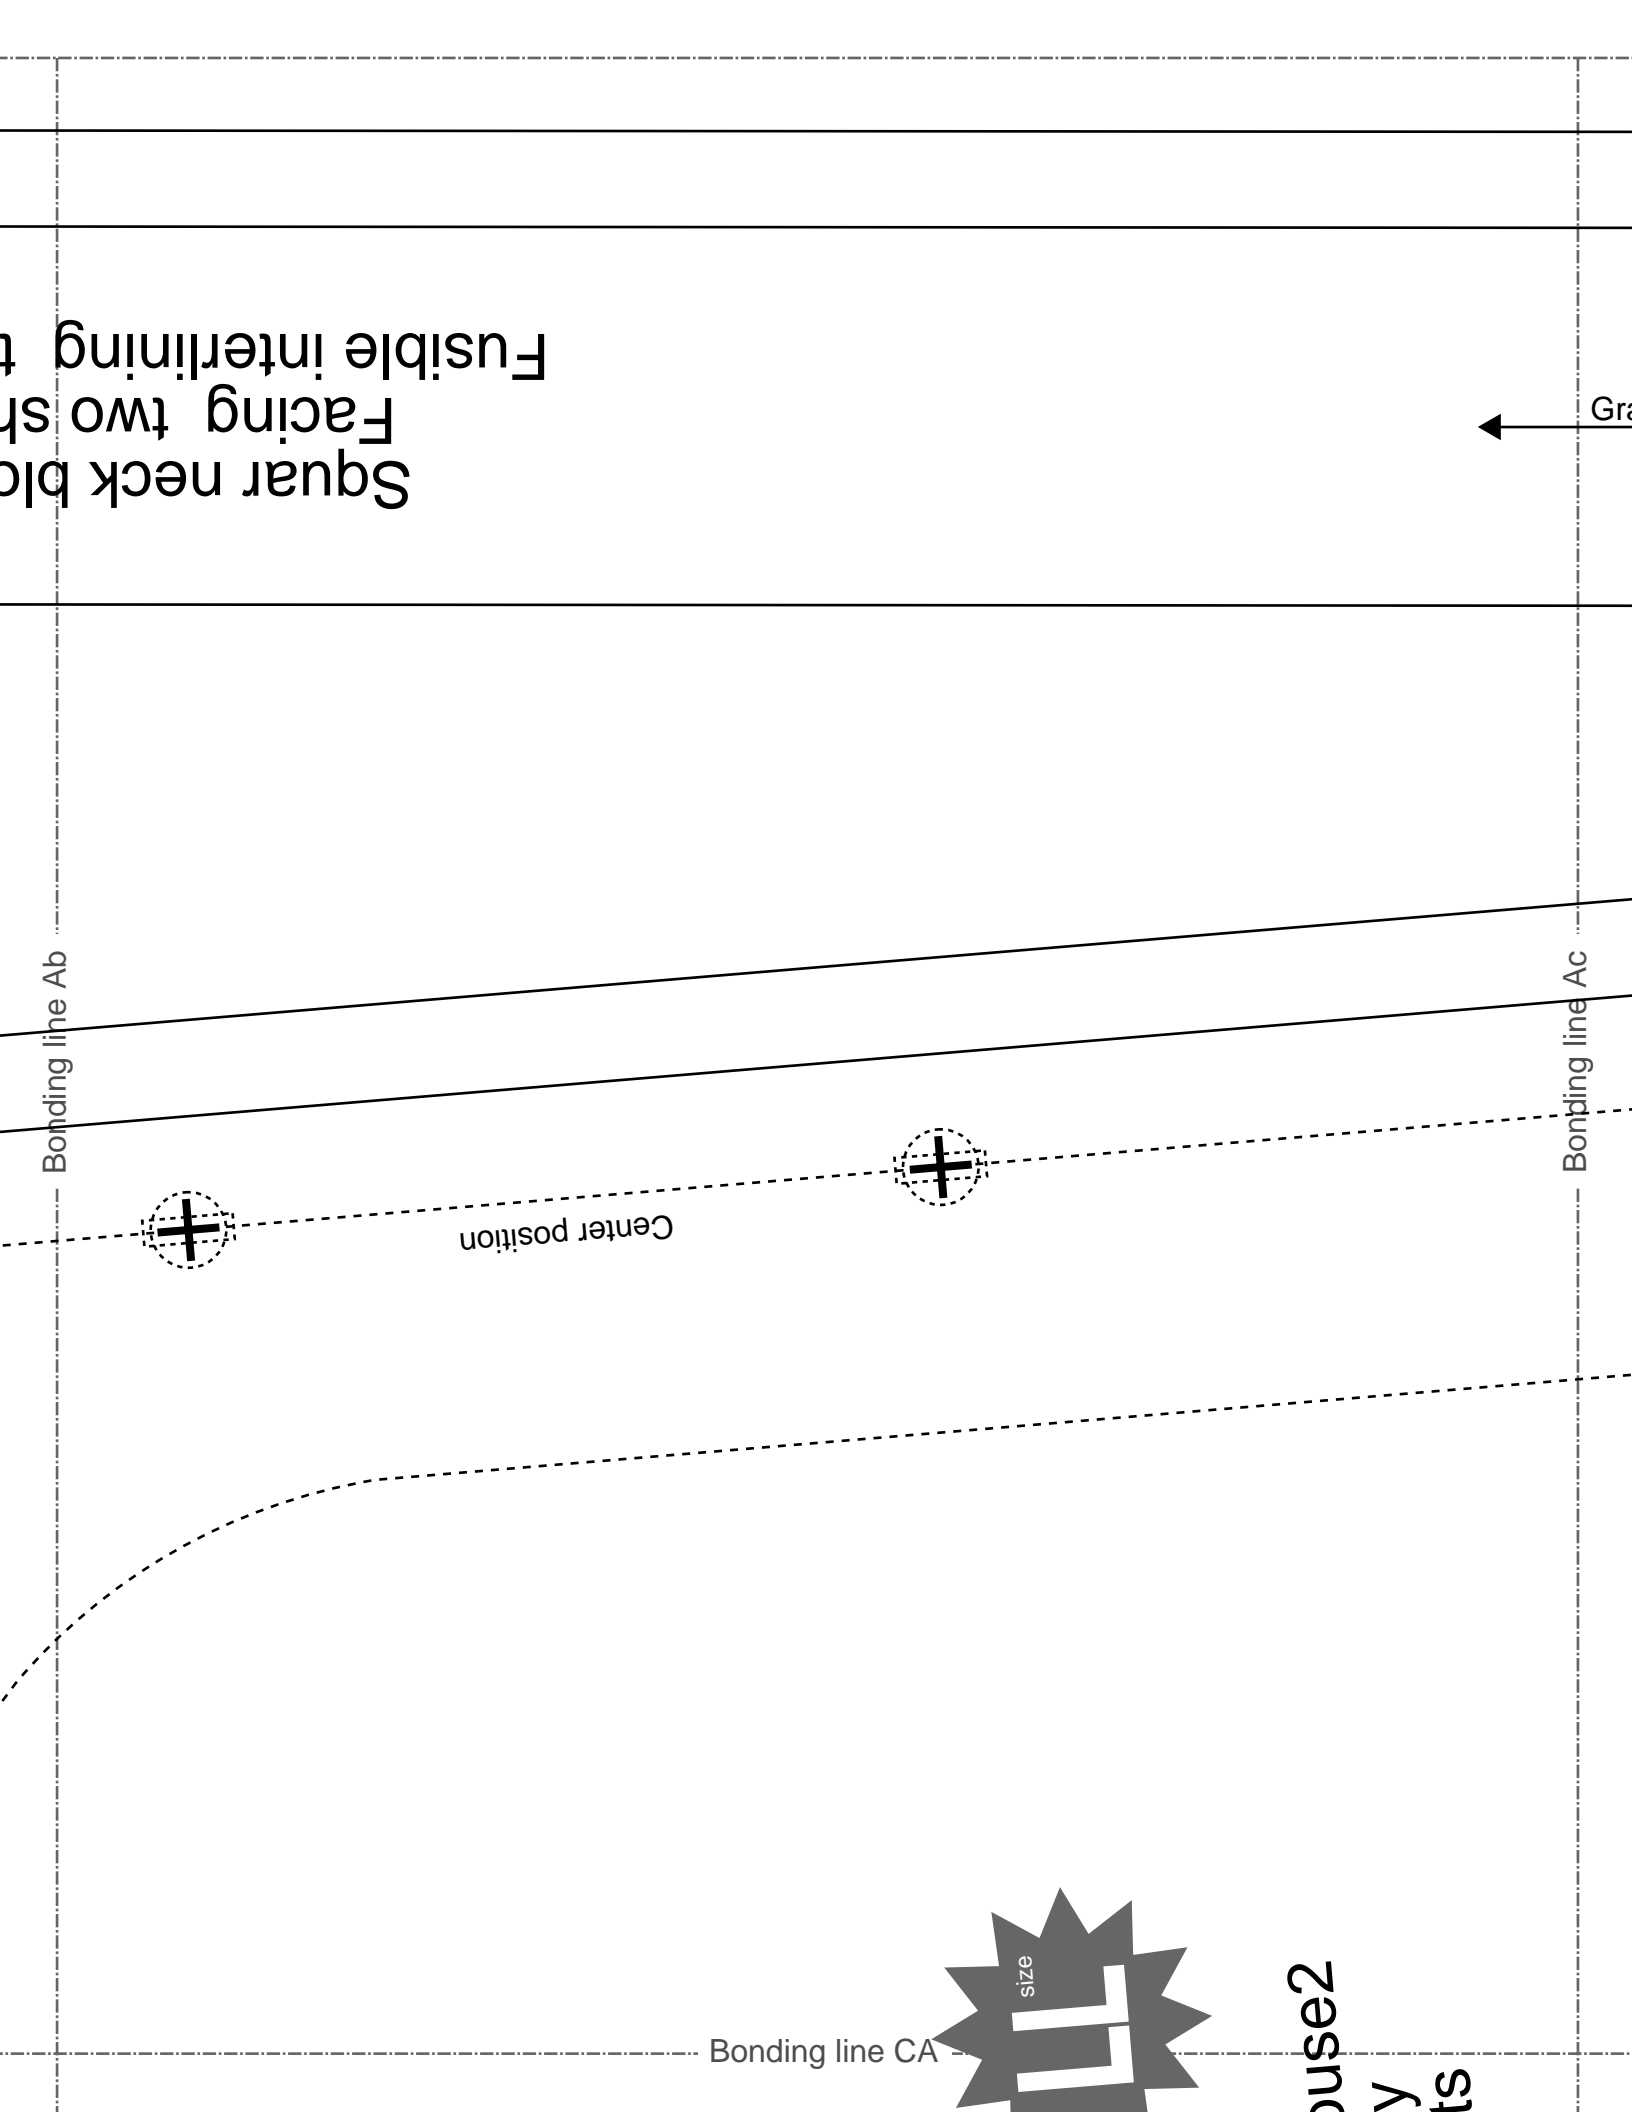

Squar neck bloc
Facing two sh
Fusible interlining t

Bonding line Ab

Bonding line Ac

Center position

Bonding line CA

ouse2
y
ts

← Gra