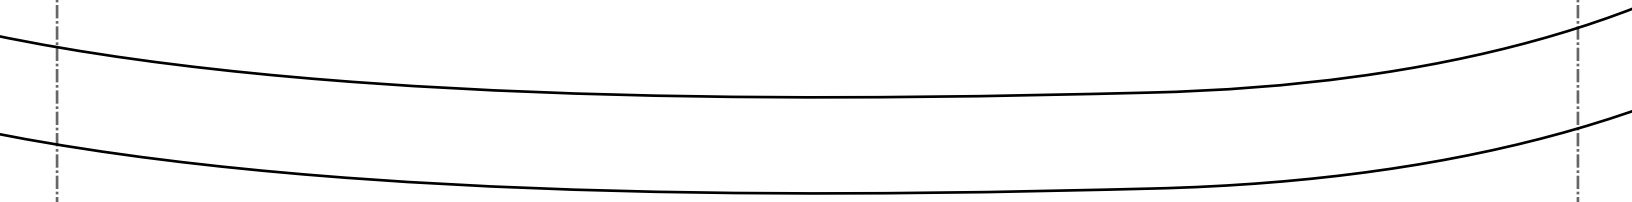

Bonding line AB

Squar neck blous  
Facing two shee  
Fusible interlining two

Seam allowance 1/2in.

Grain Line

**MEN'S** size  
**MEN'S**

Bonding line AC

Bonding line AB

Bonding line Ca

**MEN'S**

blouse  
two sheets  
two sheets

Bonding line Aa

Bonding line Ab

Bonding line BA

Bonding line BB

Bonding line Ca

Facing L line