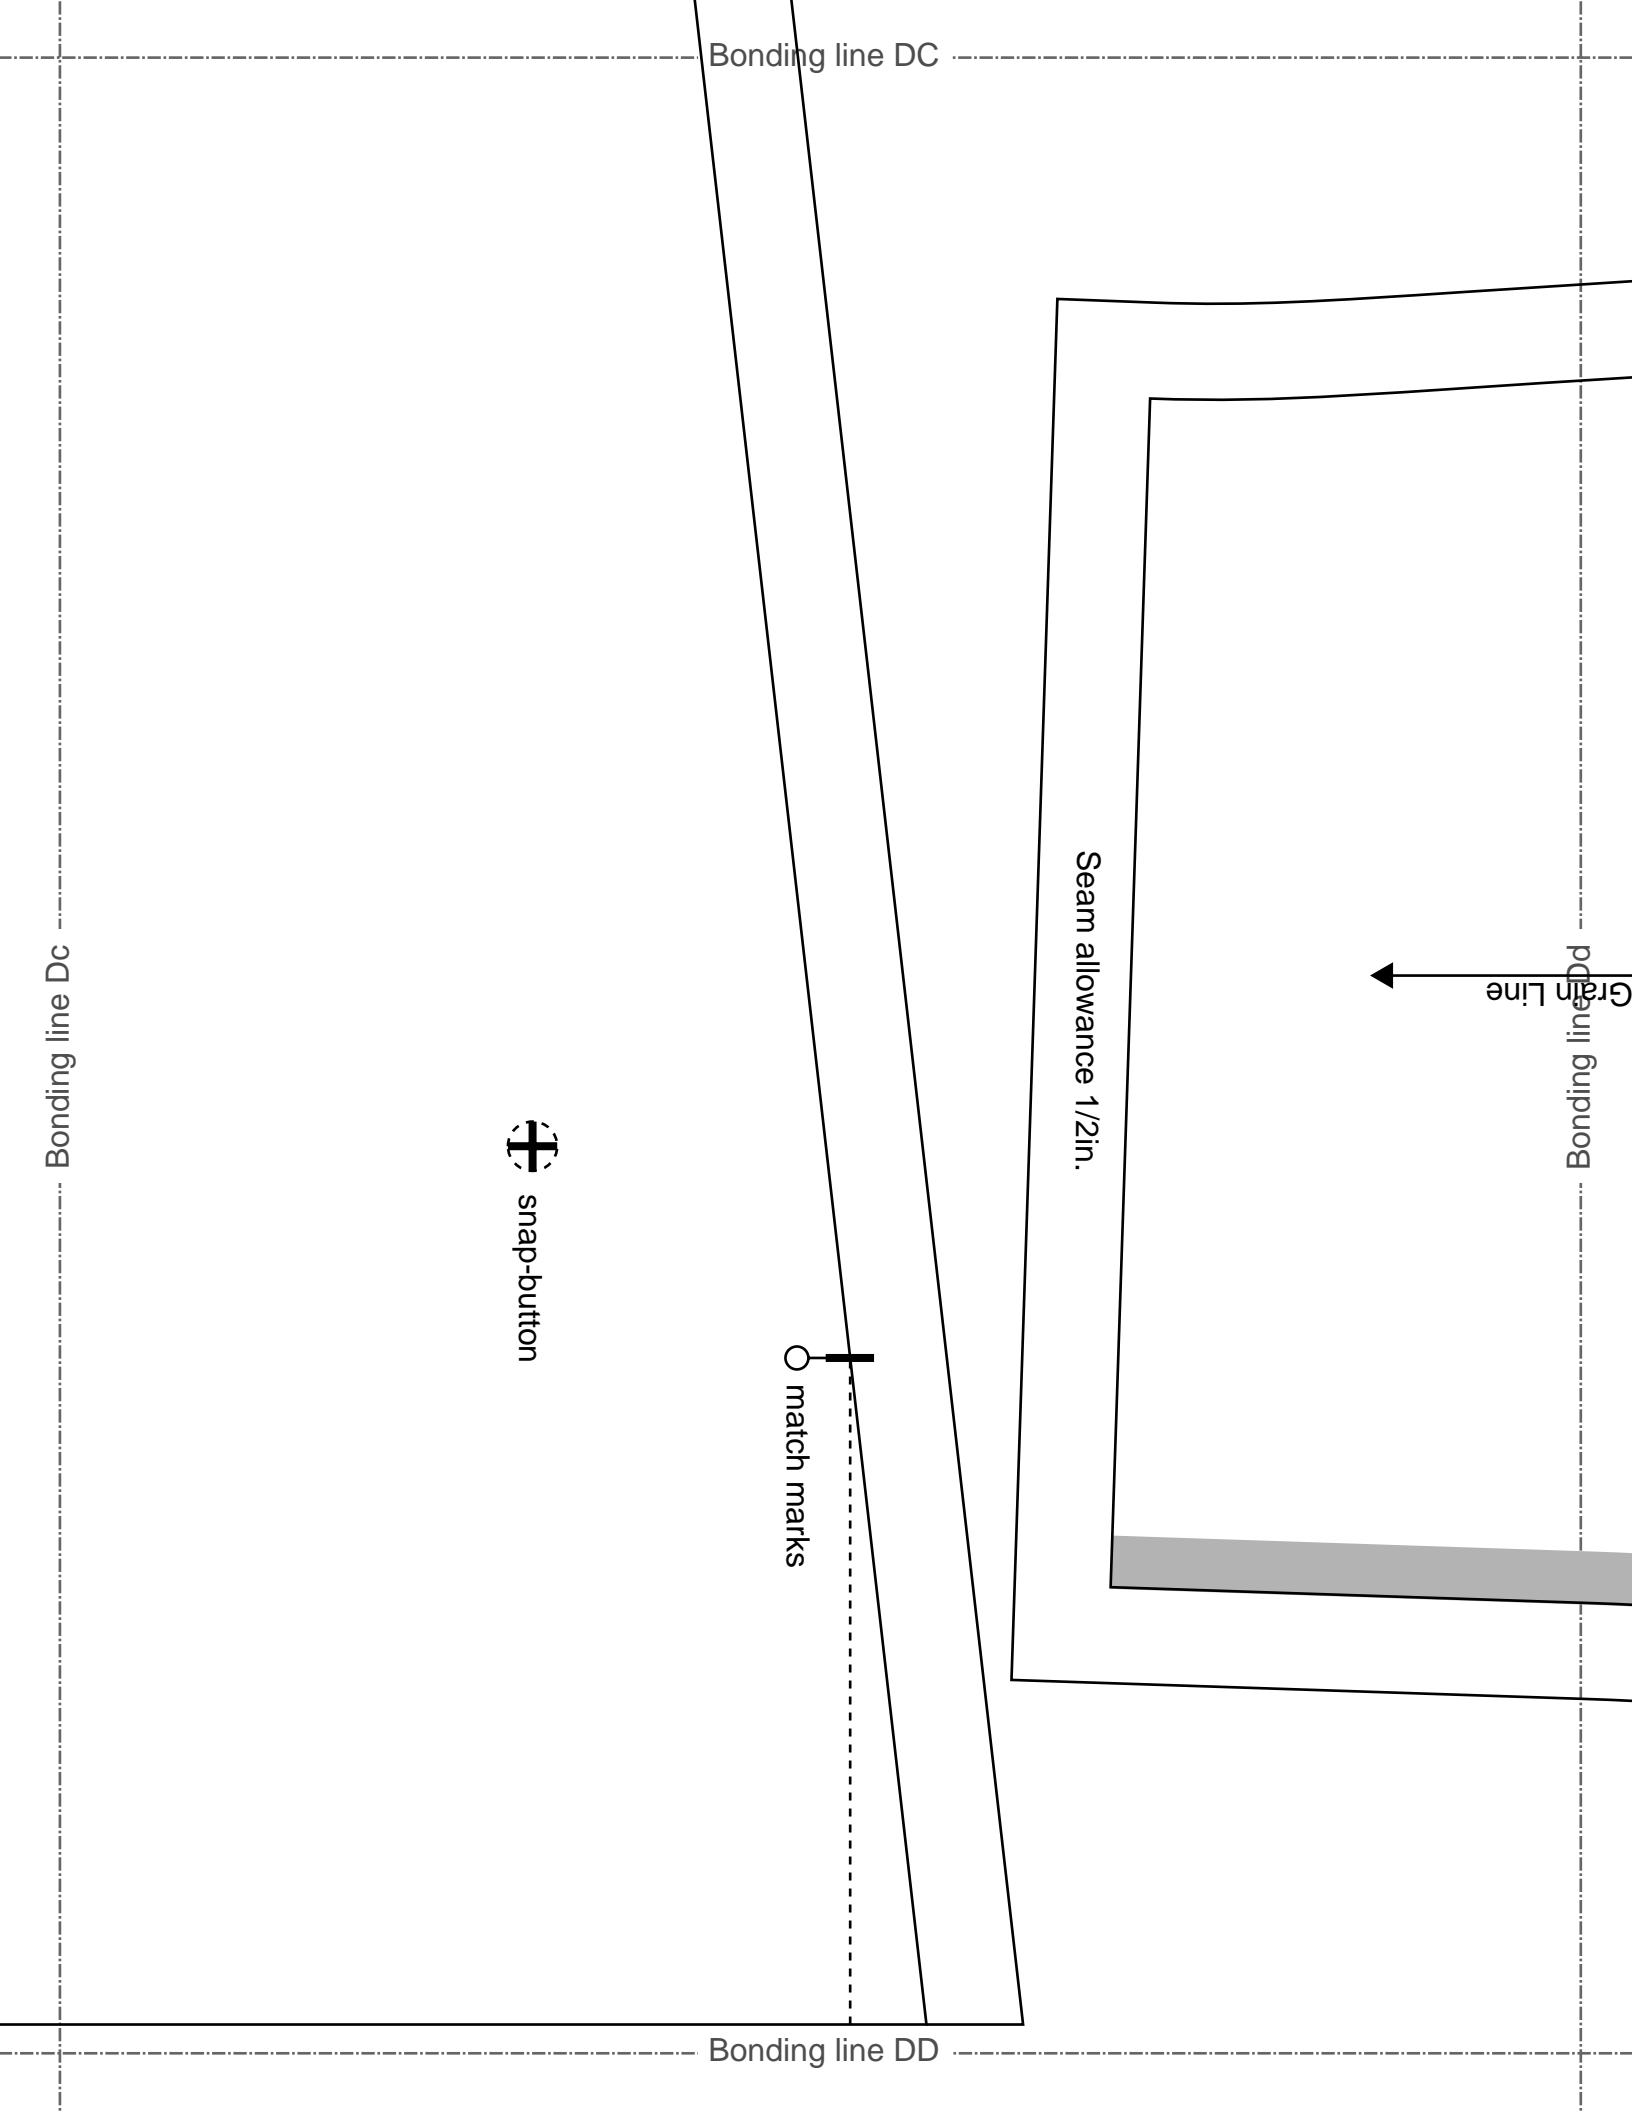

Seam allowance 1/2in.

Grain Line

Bonding line Ad

Chi

Bonding line EA

Sister
Stand color
two sheets
Fusible interlining
one sheets

Seam allowance 1/2in.

Grain Line