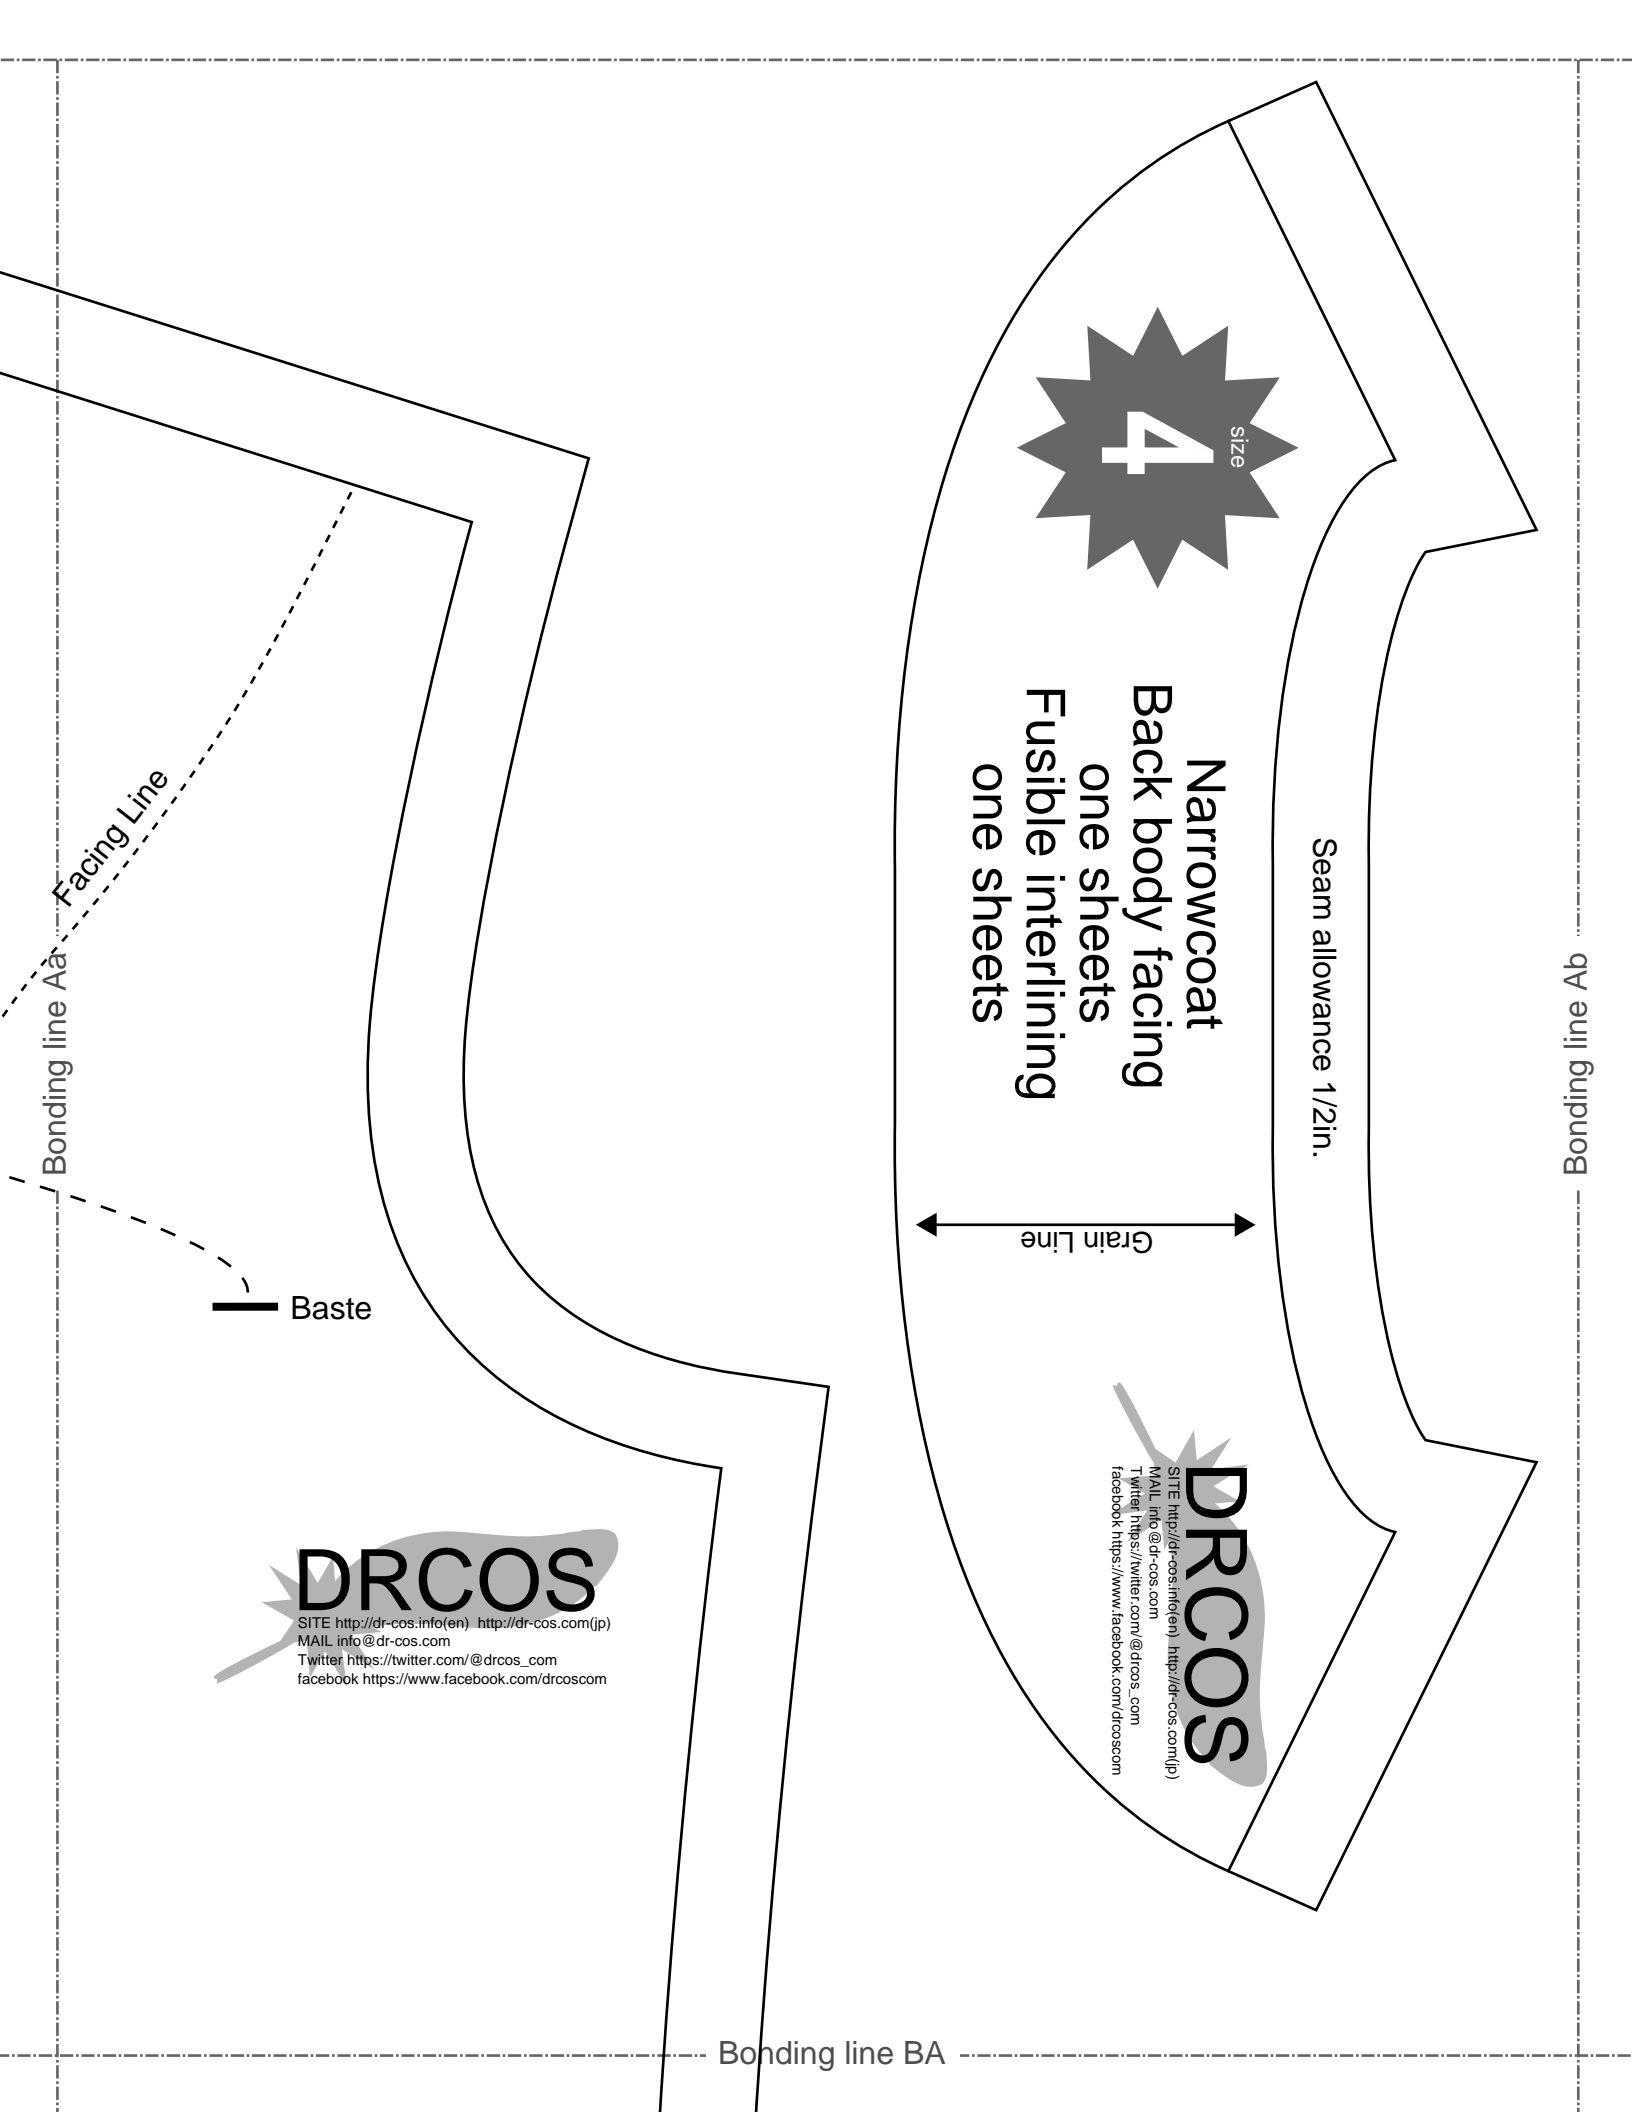

Bonding line Aa Facing

Bonding line AA

Seam allowance 1/2in.

Narrowcoat
Front body facing
two sheets
Fusible interlining
two sheets

Children's

Bonding line AA

Bonding line AB

Center position

Narrowcoat
Front body facing
two sheets

Bonding line Ba

Children's

Bonding line AB

Bonding line Ca

Bonding line AC

Seal

Bonding line Aa Facing Line

size **4**

Narrowcoat
Back body facing
one sheets
Fusible interlining
one sheets

Grain Line

Seam allowance 1/2in.

DRCOS
SITE [http://dr-cos.info\(en\)](http://dr-cos.info(en)) [http://dr-cos.com\(jp\)](http://dr-cos.com(jp))
MAIL info@dr-cos.com
T [twitter https://twitter.com/drcos_com](https://twitter.com/drcos_com)
facebook <https://www.facebook.com/drcoscom>

Bonding line Ad

**Narrowcoat
Sleeve
two sheets**

Seam allowance 1/2in.

Bonding line EA

Bonding line Ae