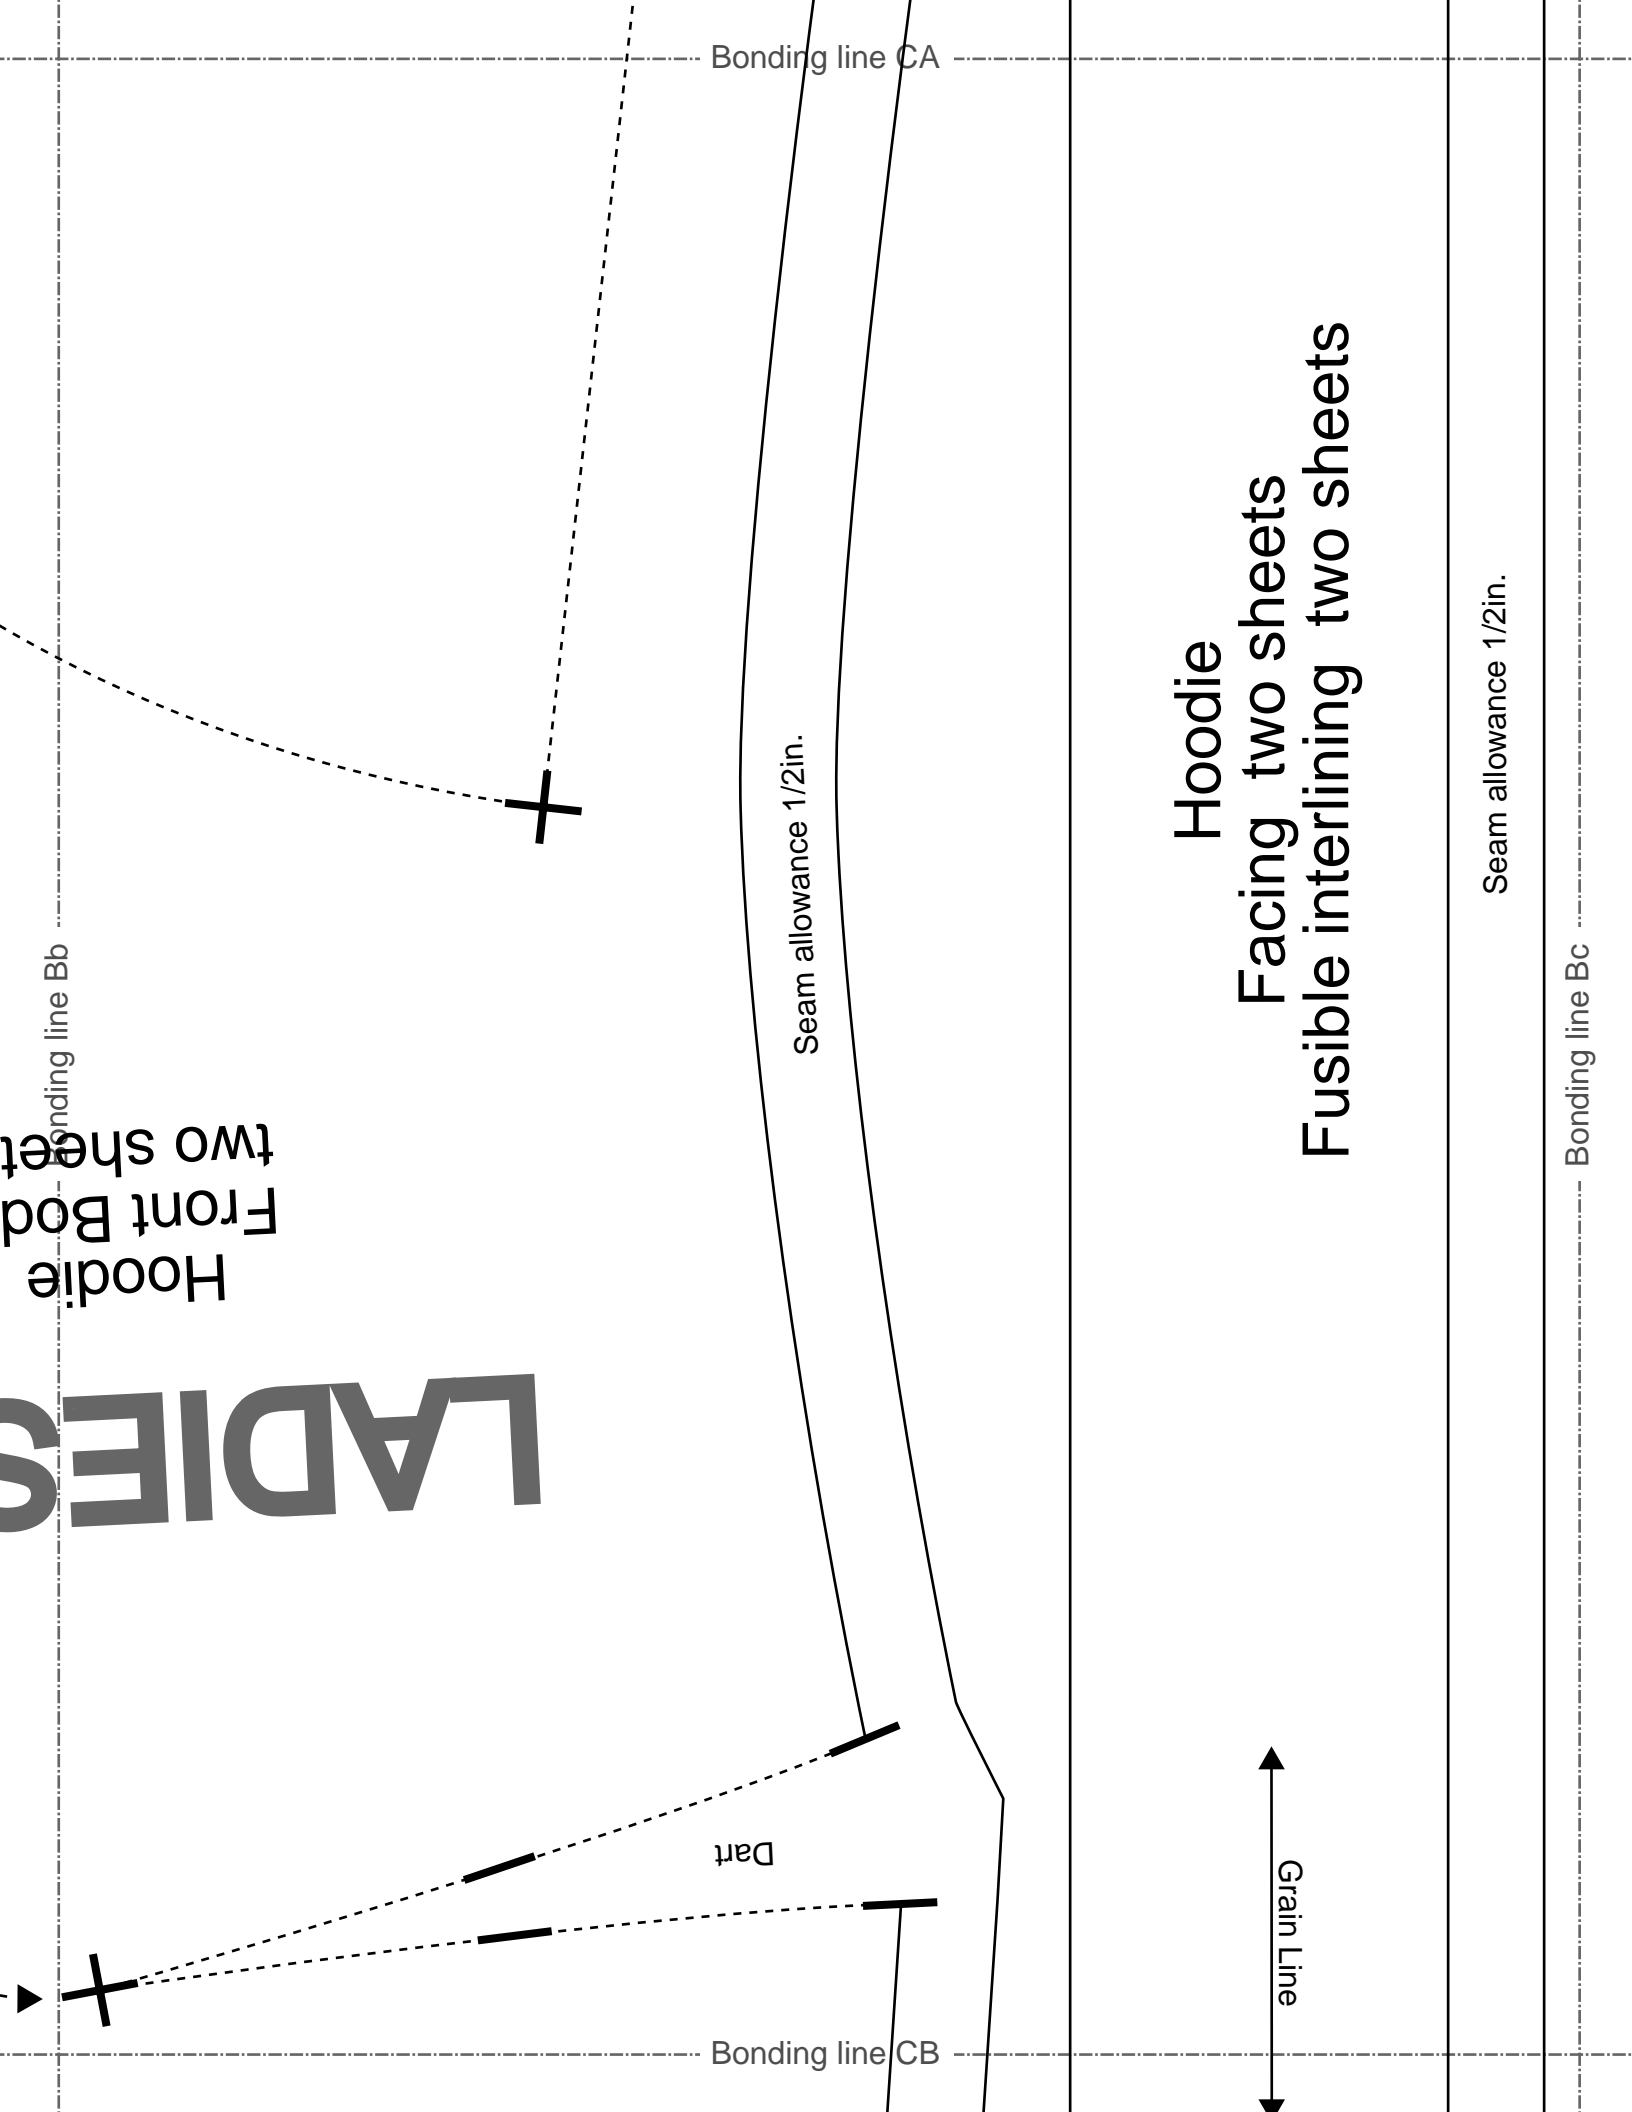

LADIES

Hoodie
Front Bod
two sheets

Hoodie
Facing two sheets
Fusible interlining two sheets

Seam allowance 1/2in.

Bonding line Bc