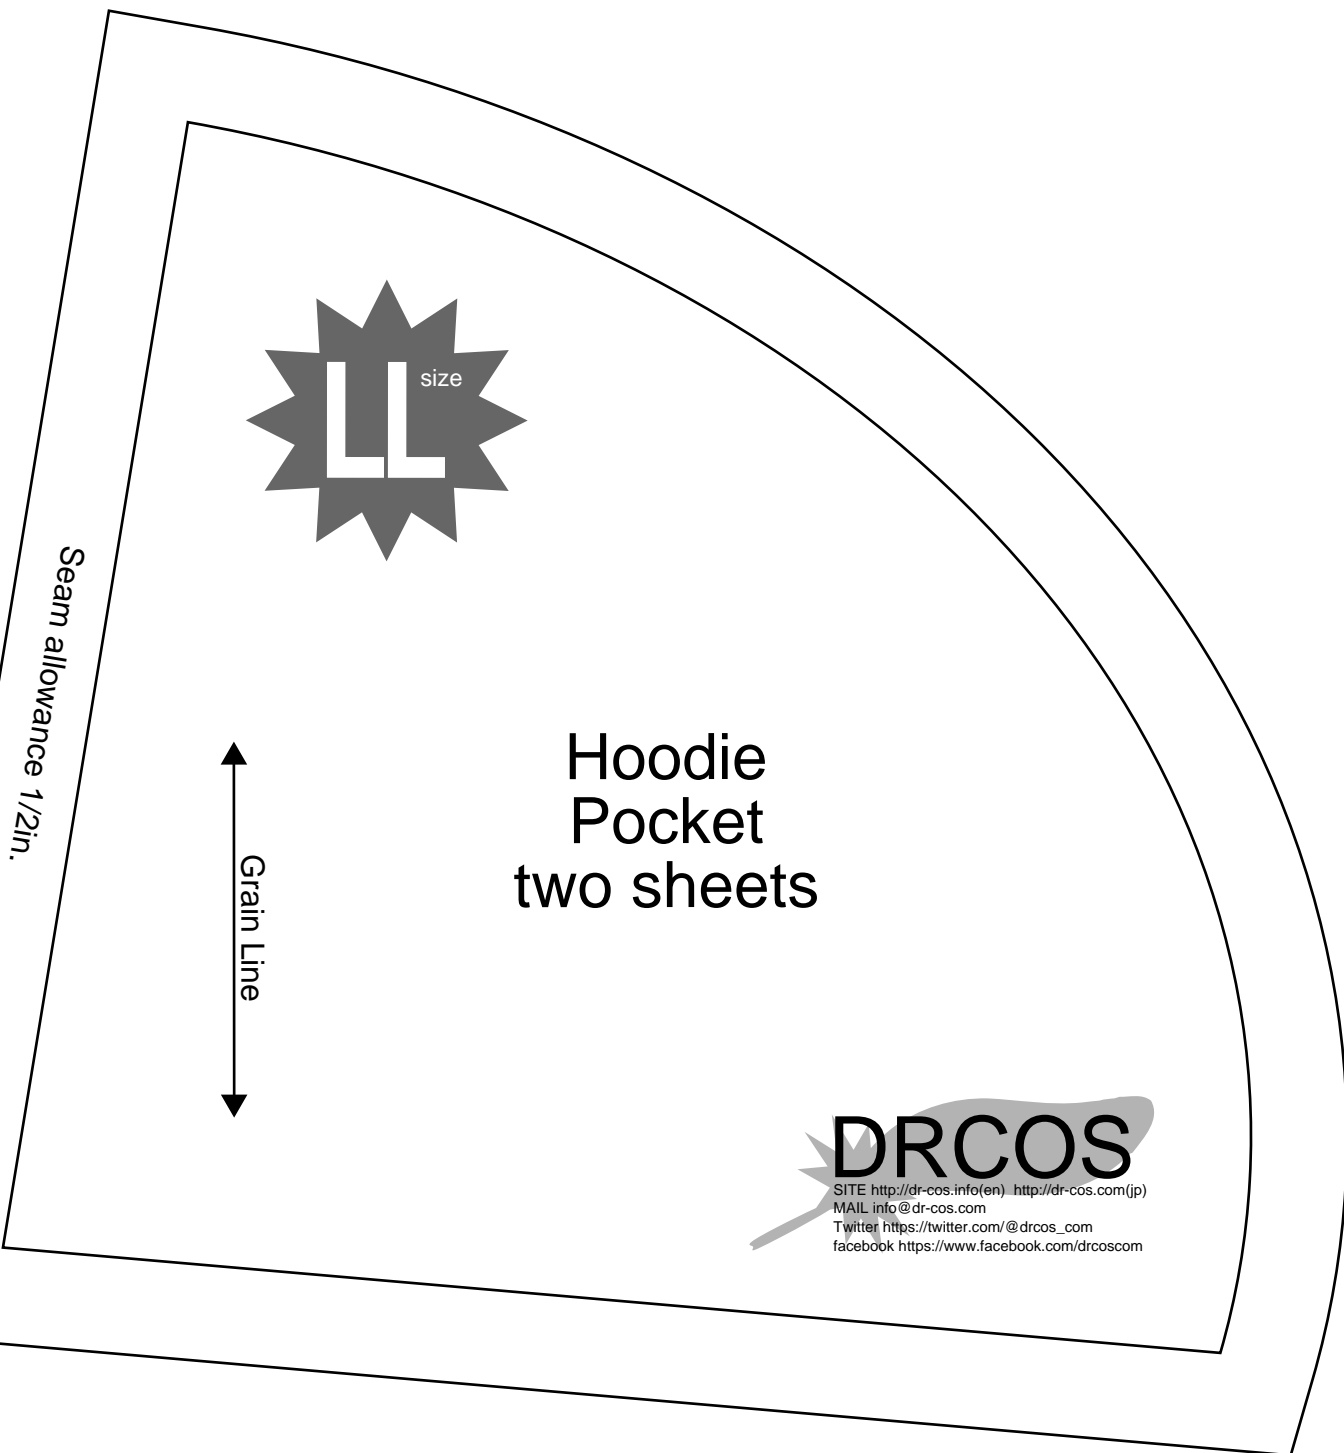

[Home](#)

[Back to Hoodie page](#)

Grain Line

Bonding line AA

Bonding line Aa

Pocket position

Front Body  
two sheets

Hoodie  
Front Body  
two sheets

**DRCOS**

Facing Line

Bonding line Ca

Seam allowance 1/2in.

Bonding line AC

Bonding line Da

**Hoodie Hood**  
**two sheets**

Bonding line AC

# LAD

Seam allowance 1/2in.

Seam allowance 1/2in.

Bonding line CC

# Hoodie

**DRCOS**  
http://drcos.com  
http://drcos.com/tp  
@drcos.com  
facebook.com/drcos.com

size

Bonding line CC

**Hoodie**  
Facing one sheets  
Fusible interlining one sheets

Bonding line Db

Bonding line Dc