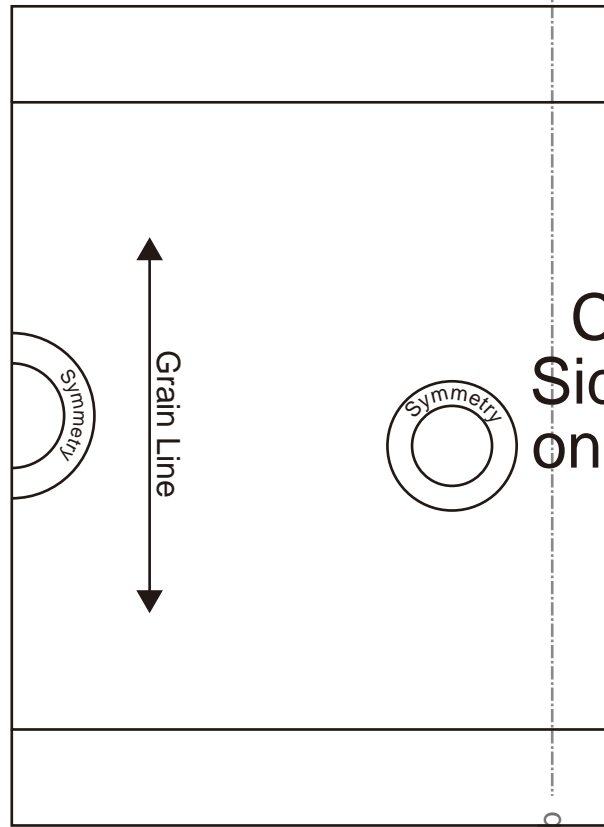

Bonding line AA

Seam allowance 1/2in.

Bonding line Aa

Bonding line Aa

6 1/4  
19.6in.  
size

**DRCOS**

SITE <http://dr-cgs.com>  
MAIL [info@dr-cos.com](mailto:info@dr-cos.com)  
Twitter [@drcos.com](https://twitter.com/@drcos.com)  
facebook <https://www.facebook.com/drcosgom>

Bonding line BA

Bonding line Ap

C  
Sic  
on

Cloche3  
Side crown  
one sheets

size  
6 1/4  
19.6in.

**DRCOS**

SITE <http://dr-cos.com>  
MAIL [info@dr-cos.com](mailto:info@dr-cos.com)  
Twitter [https://twitter.com/@drcos\\_com](https://twitter.com/@drcos_com)  
facebook <https://www.facebook.com/drcoscom>

Seam allowance 1/2in.

Bonding line Ap

Bonding line Ac

Bonding line CA