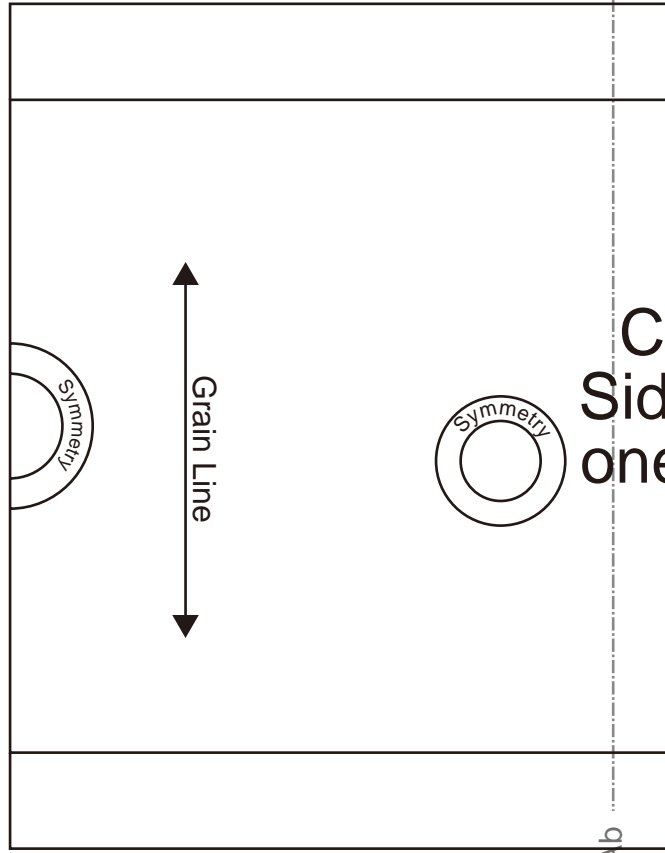

[Home](#)

[Back to Cloche3 page](#)

Bonding line AA

Bonding line Aa

6 1/2
20.4in.
SIZE

DRCOS
 SITE <http://dr-cos.com>
 MAIL info@dr-cos.com
 Twitter <https://twitter.com/dr-cos.com>
 facebook <https://www.facebook.com/drcoscom>

Bonding line BA

C
Side
one

Bonding line Ab

Cloche3
Side crown
one sheets

DRCOS

SITE <http://dr-cos.com>
MAIL info@dr-cos.com
Twitter https://twitter.com/@drcos_com
facebook <https://www.facebook.com/drcoscom>

Grommet

Seam allowance 1/2in.

Bonding line Ab

Bonding line Ac

Bonding line CA