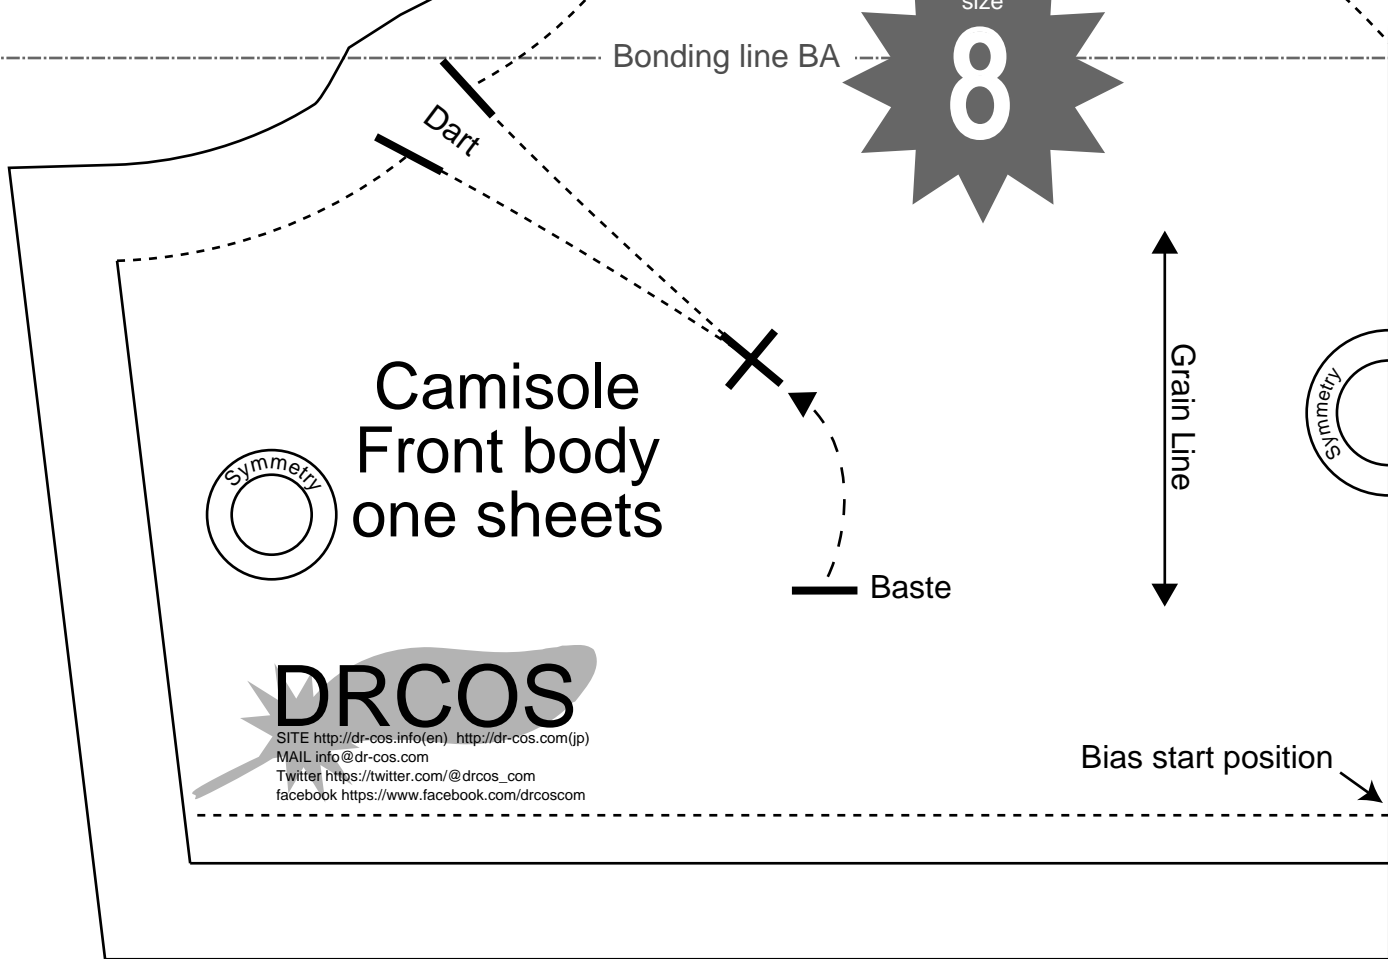

Symetry

Camisole

Bonding line AA

Body below (for both front and rear)
two sheets

[Home](#)
[Back to Camisole page](#)

DRCOS

[SITE http://drcos.info/en](http://drcos.info/en) <http://drcos.com/jp>
[MAIL info@drcos.com](mailto:info@drcos.com)
[T twitter https://twitter.com/drcos.com](https://twitter.com/drcos.com)
[facebook https://www.facebook.com/drcos.com](https://www.facebook.com/drcos.com)

Bonding line AA

Symmetry

Camisole

Bonding line

Children's

8

size

Bais

Bonding line Ab

Shoulder Bais

Bais

Bonding line BA

8

size

Bonding line Ba

Bonding line Bb