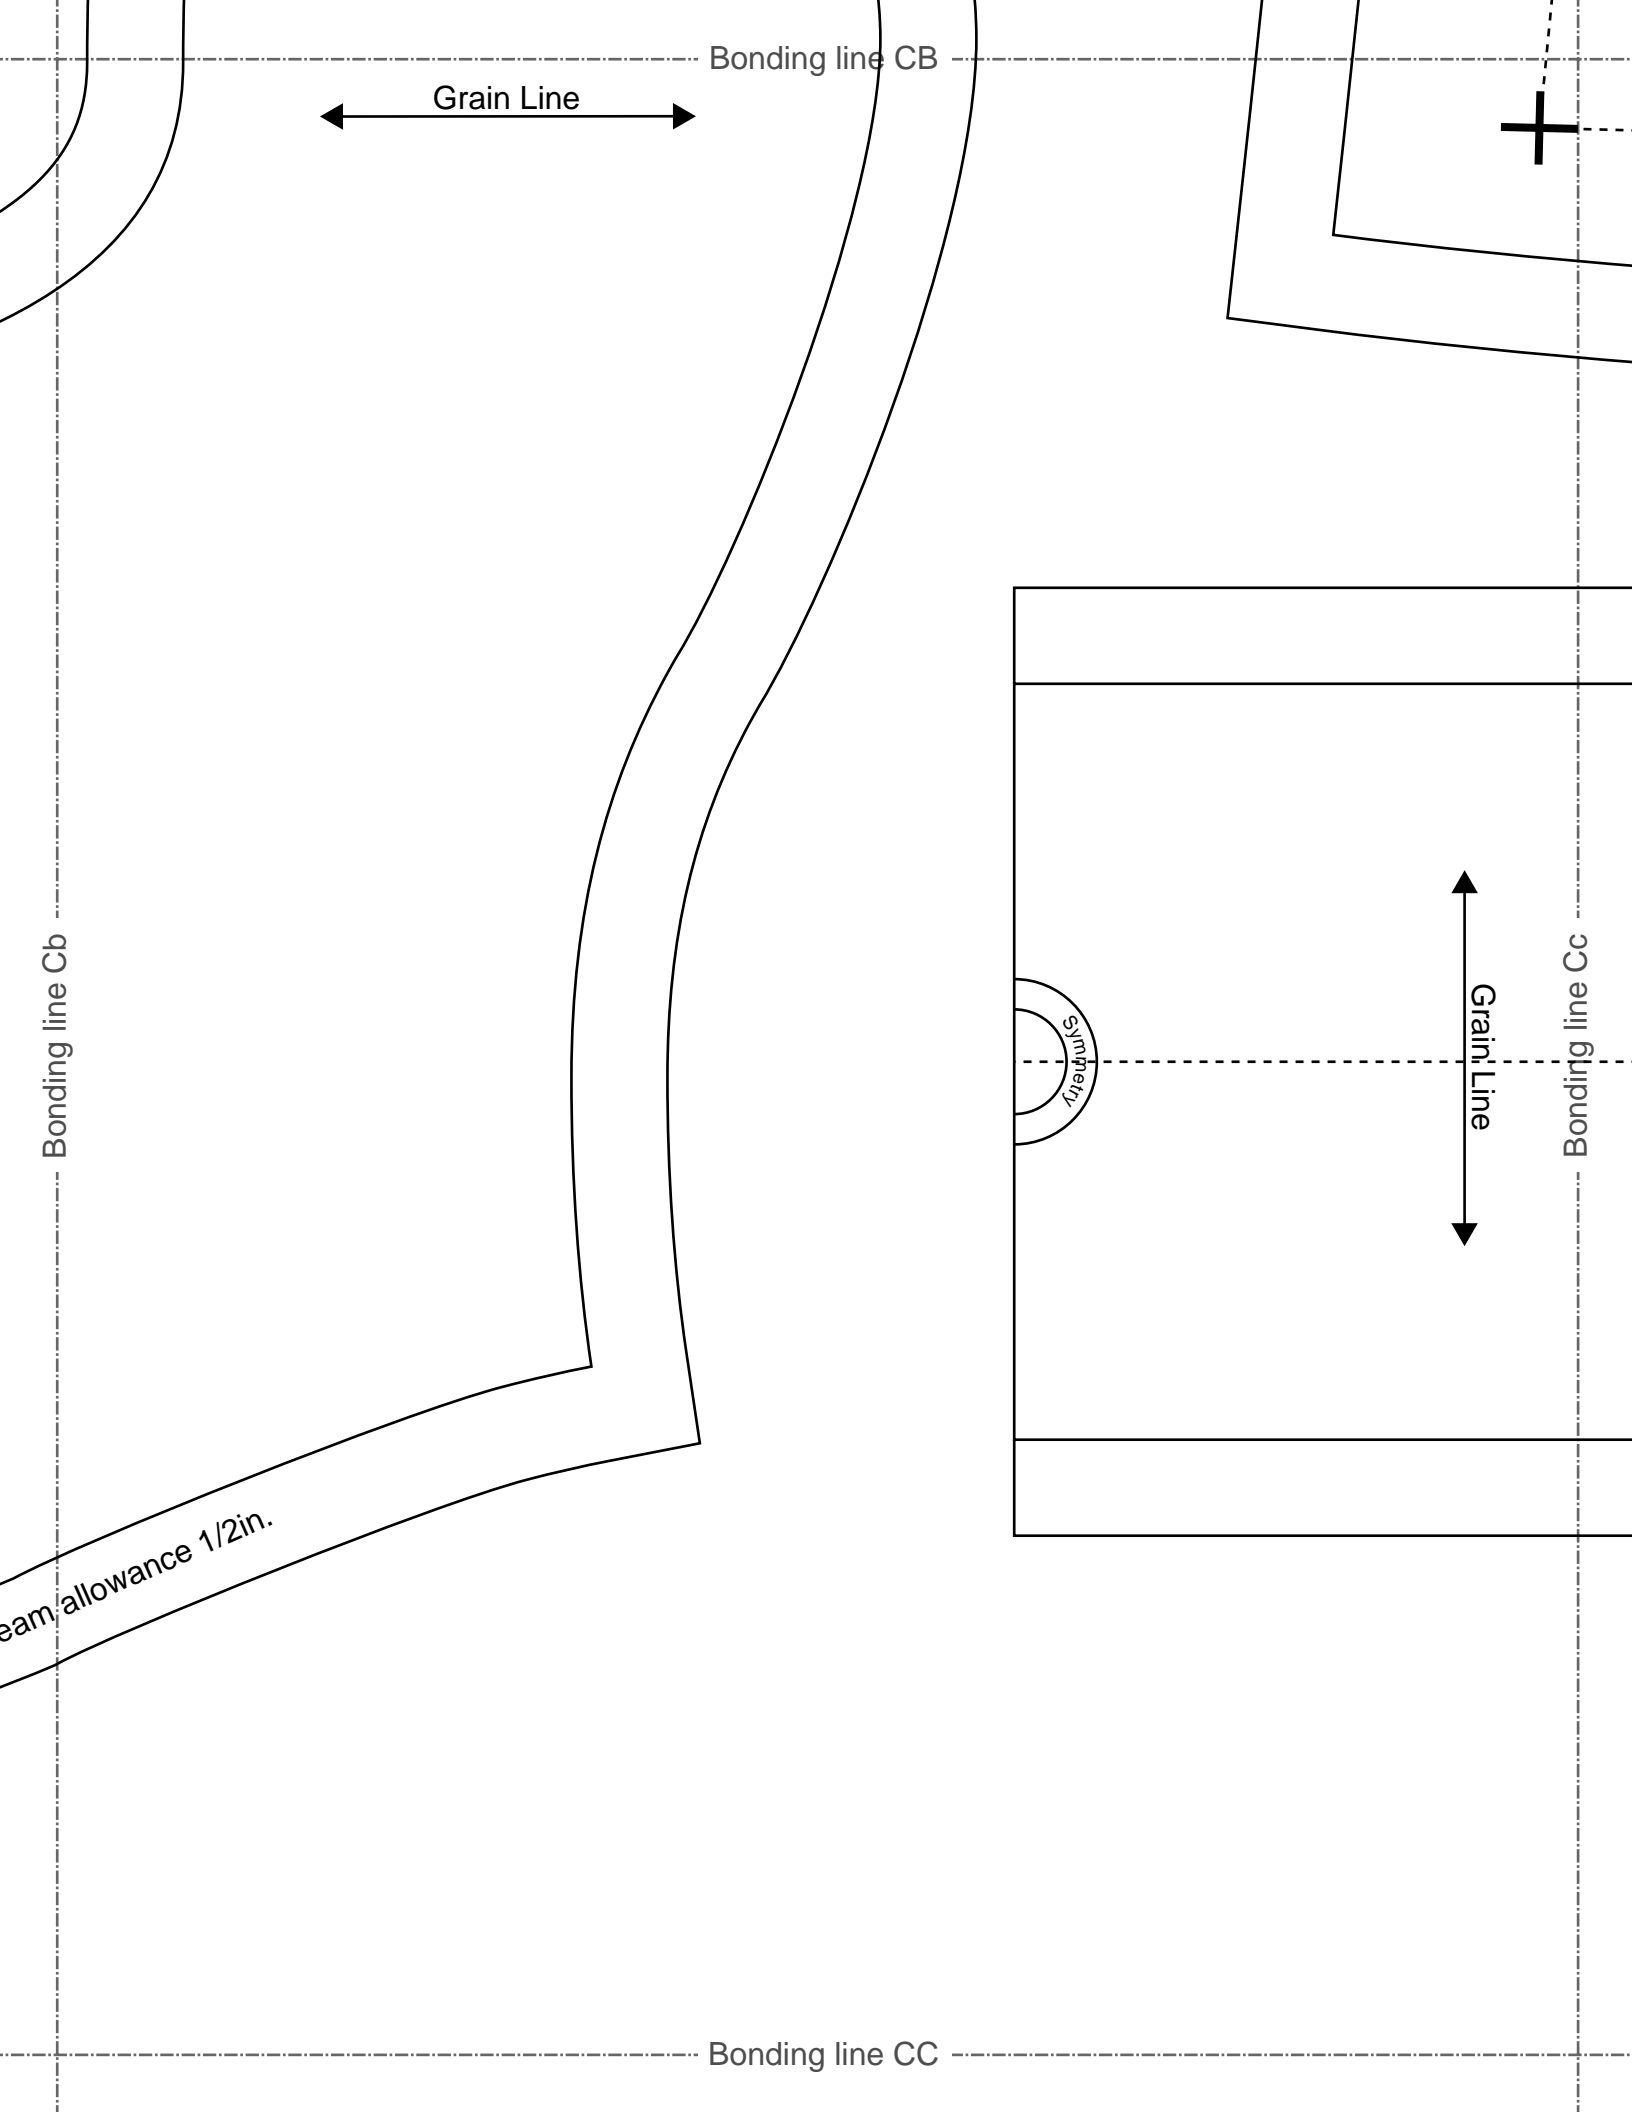

size **10**
Children's

**Blousonhoodie
Hood
two sheets**

Bonding line Cb

Seam allow

Bonding line BC

DR COS
(en) - [http://dr-cos.com\(jp\)](http://dr-cos.com(jp))
m
com/@drcos_com
facebook.com/drcoscom

Bonding line Ab

Back

Bonding line Ac

Women's **10**
size

hoodie
sleeve

Bonding line CA

hoodie leeve sheets

Bonding line Ac

Bonding line Ad